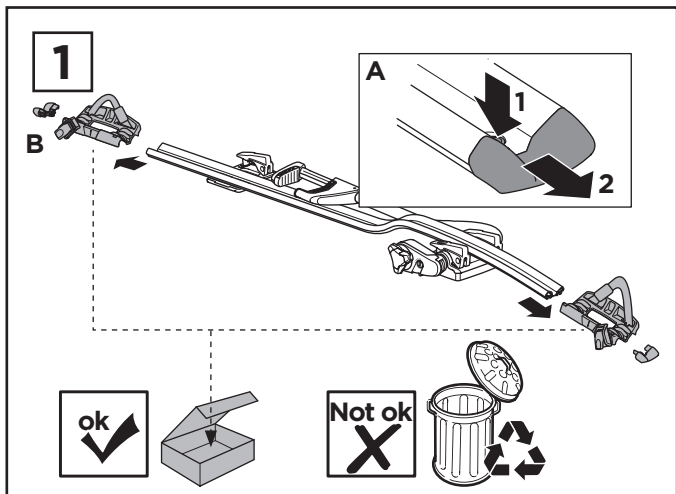

Thule ProRide Fatbike Adapter 5981

> Instructions

2

A

B

B

Fit Tip!

ProRide 598