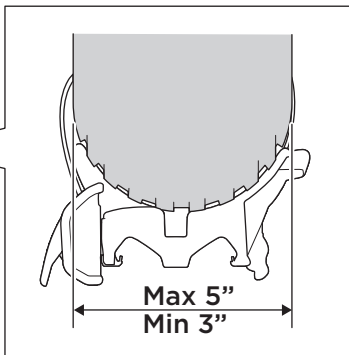

Thule ProRide Fatbike Adapter 5981

> Instructions

2

A

B

B

Fit Tip!

ProRide 598