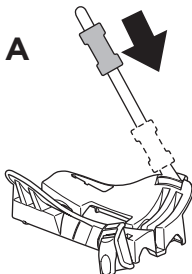

Thule ProRide Fatbike Adapter 5981

> Instructions

2

A

B

B

Fit Tip!

ProRide 598