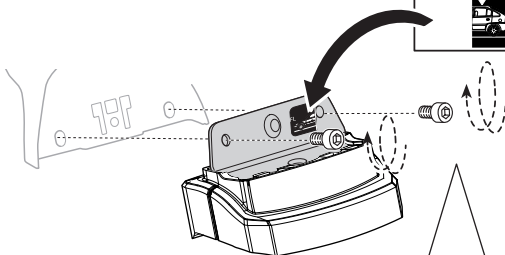

2 A

B

x1

EN Only a few turns
DE Nur wenige Umdrehungen
FR Quelques tours uniquement
NL Slechts enkele slagen
IT Solo qualche giro
ES Sólo algunas vueltas
PT Apenas algumas voltas
SV Endast några varv
DK Kun nogle få omgange
NO Bare noen få omdreininger
FI Vain muutama kierros

ET Ainult mõni pööre
LV Tikai daži apgriezieni
LT Tik keli pasukimai
PL Wystarczy kilka obrotów
RU Только несколько оборотов
UK Лише декілька обертів
BG Само няколко завъртания
CS Pouze několik otáček
SK Len niekoľko otáčok
SL Le nekaj obratov
HR/BIH Samo nekoliko okreta

RO Doar câteva rotiri
HU Csak néhány fordítás
EL Μόνο λίγες περιστροφές
TR Yalnızca birkaç tur

بعض دورات فقط

AR

רק מספר סיבובים **HE**

ZH 仅几圈

JA 2～3回転のみ

KO 몇 번만 돌리면 됨

TH เพียงสองสามรอบ

3