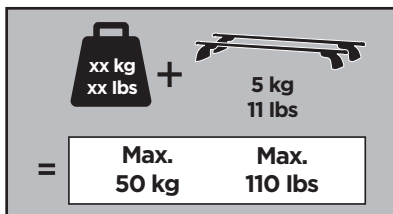

Thule XT Kit 3169

> Instructions

BMW 5-Series, 4-dr Sedan, 17-

This kit is only for vehicles with fixpoint mounting.

ISO 11154-E

183169

509-3169-01

Bring your life
thule.com