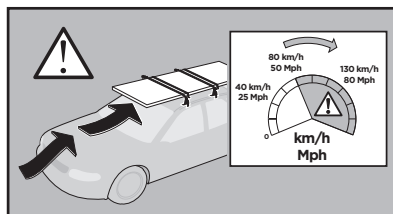

Thule XT Kit 3169

> Instructions

BMW 5-Series, 4-dr Sedan, 17-

This kit is only for vehicles with fixpoint mounting.

ISO 11154-E

183169

509-3169-01

Bring your life
thule.com