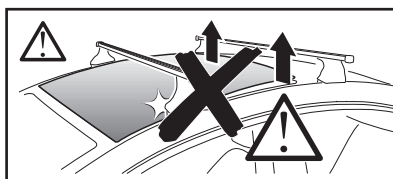

Thule XT Kit 3169

> Instructions

BMW 5-Series, 4-dr Sedan, 17-

This kit is only for vehicles with fixpoint mounting.

ISO 11154-E

183169

509-3169-01

Bring your life
thule.com