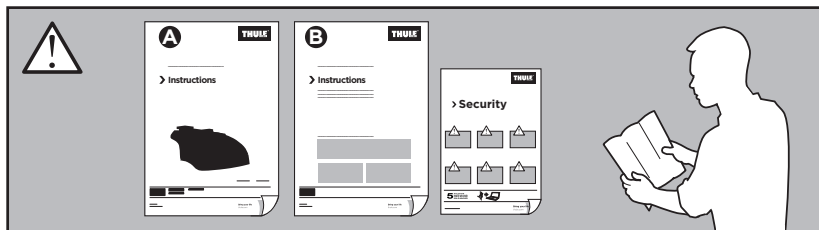

Thule XT Kit 3168

> Instructions

CHEVROLET Bolt, 5-dr Hatchback, 17-
OPEL Ampera, 5-dr Hatchback, 17-

This kit is only for vehicles with fixpoint mounting.

ISO 11154-E

183168
C.20170315
509-3168-01

Bring your life
thule.com