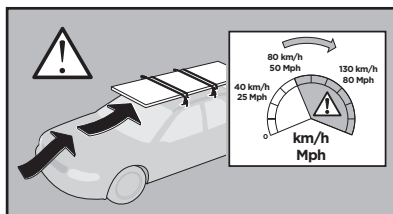

Thule XT Kit 3168

> Instructions

CHEVROLET Bolt, 5-dr Hatchback, 17-
OPEL Ampera, 5-dr Hatchback, 17-

This kit is only for vehicles with fixpoint mounting.

ISO 11154-E

183168
C.20170315
509-3168-01

Bring your life
thule.com