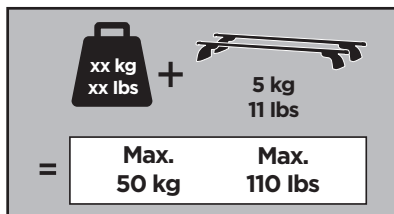

Thule XT Kit 3168

> Instructions

CHEVROLET Bolt, 5-dr Hatchback, 17-
OPEL Ampera, 5-dr Hatchback, 17-

This kit is only for vehicles with fixpoint mounting.

ISO 11154-E

183168
C.20170315
509-3168-01

Bring your life
thule.com