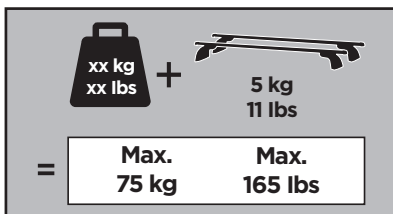

Thule XT Kit 3159

> Instructions

MERCEDES GLC, 4-dr Coupé, 17-

This kit is only for vehicles with fixpoint mounting.

ISO 11154-E

183159
C.20161209
509-3159-01

Bring your life
thule.com

2**A****B**