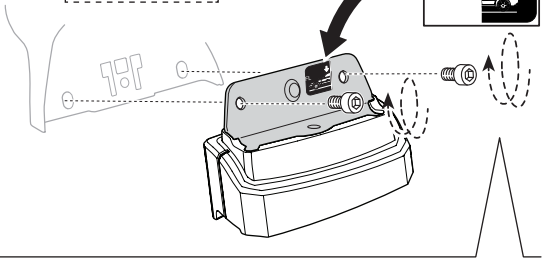

Thule XT Kit 3159

> Instructions

MERCEDES GLC, 4-dr Coupé, 17-

This kit is only for vehicles with fixpoint mounting.

ISO 11154-E

183159
C.20161209
509-3159-01

Bring your life
thule.com

2**A****B**