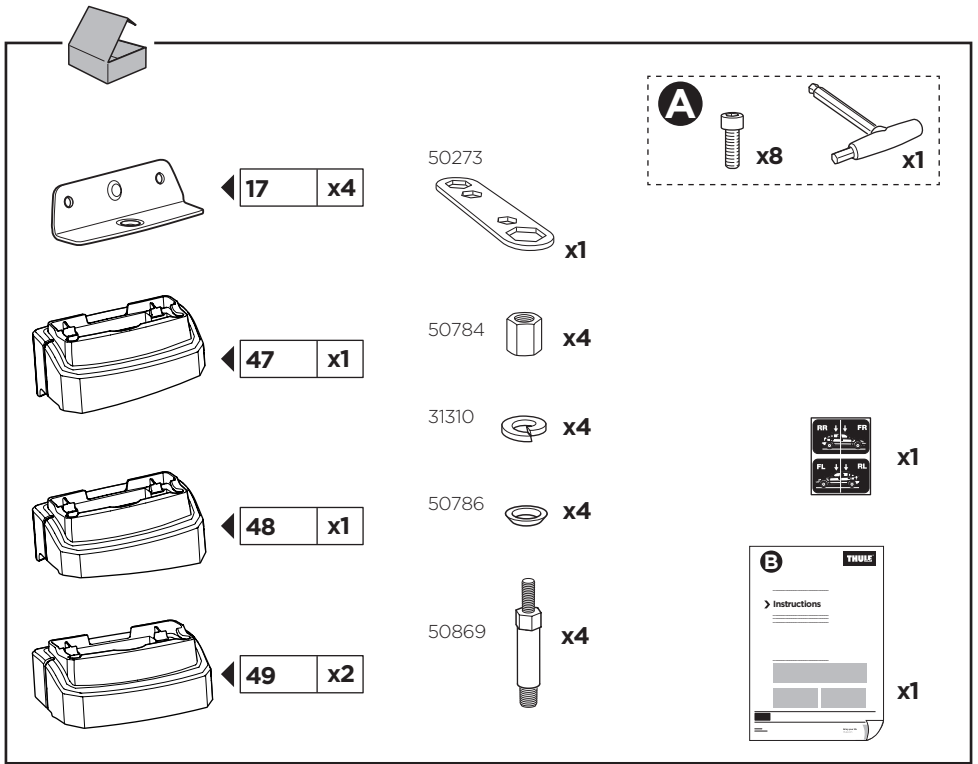

Thule XT Kit 3159

> Instructions

MERCEDES GLC, 4-dr Coupé, 17-

This kit is only for vehicles with fixpoint mounting.

ISO 11154-E

183159
C.20161209
509-3159-01

Bring your life
thule.com

2**A****B**