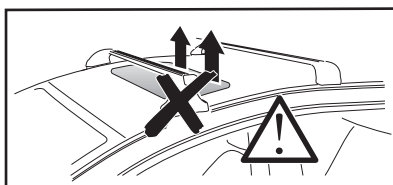

Thule XT Kit 3159

> Instructions

MERCEDES GLC, 4-dr Coupé, 17-

This kit is only for vehicles with fixpoint mounting.

ISO 11154-E

183159
C.20161209
509-3159-01

Bring your life
thule.com

2**A****B**