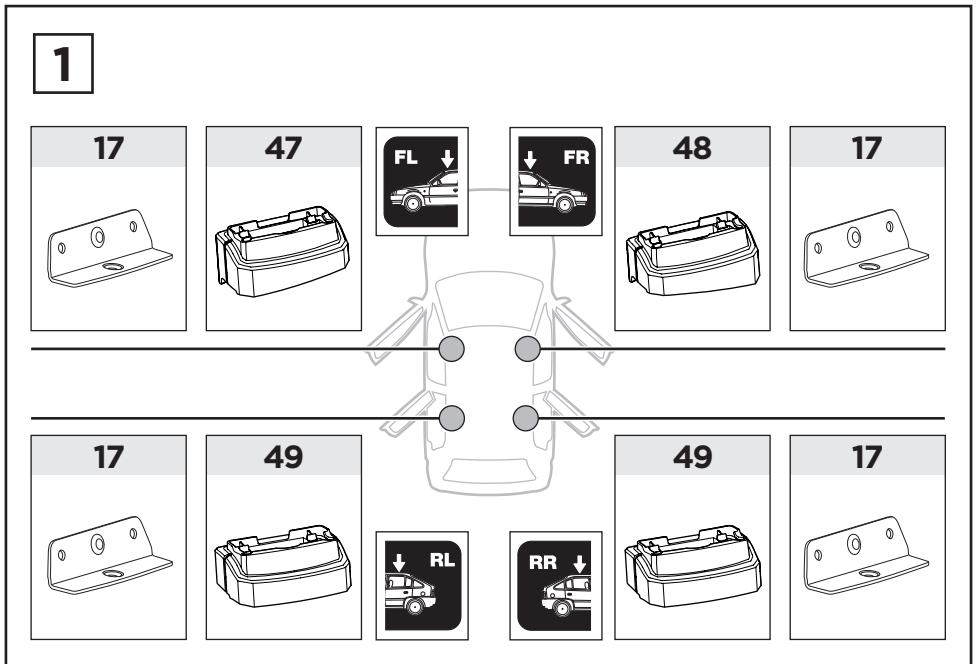

Thule XT Kit 3159

> Instructions

MERCEDES GLC, 4-dr Coupé, 17-

This kit is only for vehicles with fixpoint mounting.

ISO 11154-E

183159
C.20161209
509-3159-01

Bring your life
thule.com

2**A****B**