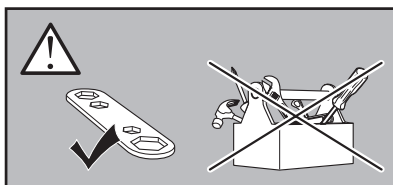

Thule XT Kit 3159

> Instructions

MERCEDES GLC, 4-dr Coupé, 17-

This kit is only for vehicles with fixpoint mounting.

ISO 11154-E

183159
C.20161209
509-3159-01

Bring your life
thule.com

2**A****B**