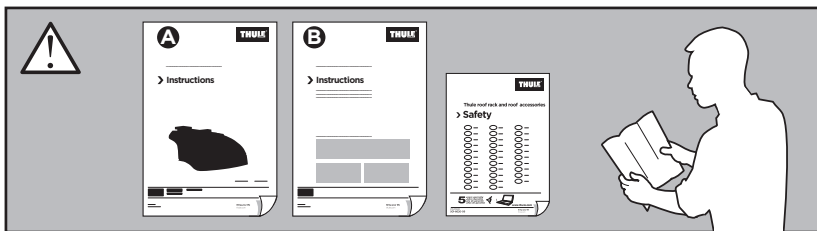

Thule XT Kit 3159

> Instructions

MERCEDES GLC, 4-dr Coupé, 17-

This kit is only for vehicles with fixpoint mounting.

ISO 11154-E

183159
C.20161209
509-3159-01

Bring your life
thule.com

2**A****B**