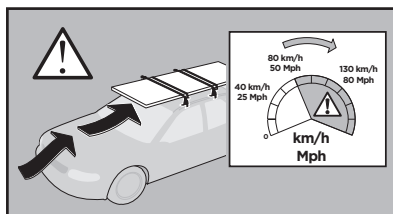

Thule XT Kit 3159

> Instructions

MERCEDES GLC, 4-dr Coupé, 17-

This kit is only for vehicles with fixpoint mounting.

ISO 11154-E

183159
C.20161209
509-3159-01

Bring your life
thule.com

2**A****B**