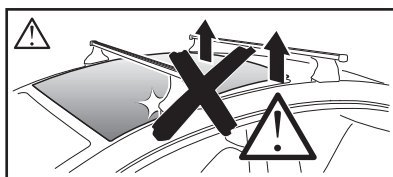

Thule XT Kit 3117

> Instructions

INFINITI Q30, 5-dr Hatchback, 16-

MERCEDES A-Class (W176), 5-dr Hatchback, 12-

MERCEDES CLA Shooting Brake (X117), 5-dr Estate, 15-