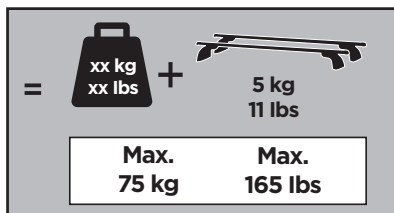

Thule XT Kit 3117

> Instructions

INFINITI Q30, 5-dr Hatchback, 16-

MERCEDES A-Class (W176), 5-dr Hatchback, 12-

MERCEDES CLA Shooting Brake (X117), 5-dr Estate, 15-

This kit is only for vehicles with fixpoint mounting.