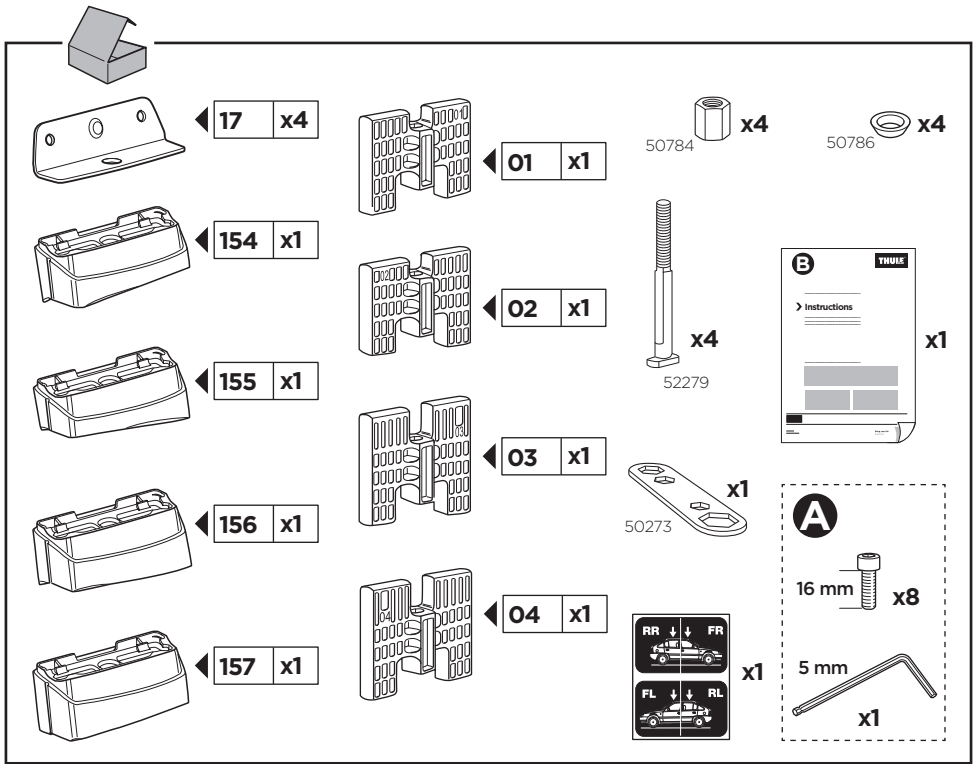

# > Instructions

**MERCEDES B-Class (W246)**, 5-dr Hatchback, 11-

This kit is only for vehicles with fixpoint mounting.

ISO 11154-E

183116

C.20140122  
509-3116-02

Bring your life  
thule.com

**2** A**B**
**A** 16 mm x8