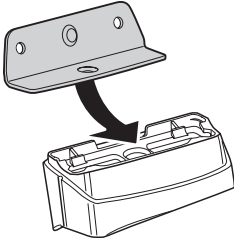

# > Instructions

**MERCEDES B-Class (W246)**, 5-dr Hatchback, 11-

This kit is only for vehicles with fixpoint mounting.

ISO 11154-E

183116

C.20140122  
509-3116-02

Bring your life  
thule.com

**2** A**B**
**A** 16 mm x8