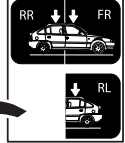

EN Only a few turns
DE Nur wenige Umdrehungen
FR Quelques tours uniquement
NL Slechts enkele slagen
IT Solo qualche giro
ES Sólo algunas vueltas
PT Noções básicas
SV Endast några varv
DK Kun nogle få omgange
NE Bare noen få omdreinger
FI Vain muutama kierros

ET Ainult mõni pööre
LV Tikai daži apgriezieni
LT Tik keli pasukimai
PL Wystarczy kilka obrotów
RU Только несколько оборотов
UK Лише декілька обертів
BG Само няколко завъртания
CS Pouze několik otáček
SK Len niekoľko otáčok
SL Le nekaj obratov
HR/BiH Samo nekoliko okreta

RO Doar câteva rotiri
HU Csak néhány fordítás
EL Μόνο λίγες περιστροφές
TR Yalnızca birkaç tur
AR بعض دورات فقط
HE רק מספר סיבובים
ZH 仅几圈
JA 2～3回転のみ
KO 몇 번만 돌리면 됨
TH เพียงสองสามรอบ

3