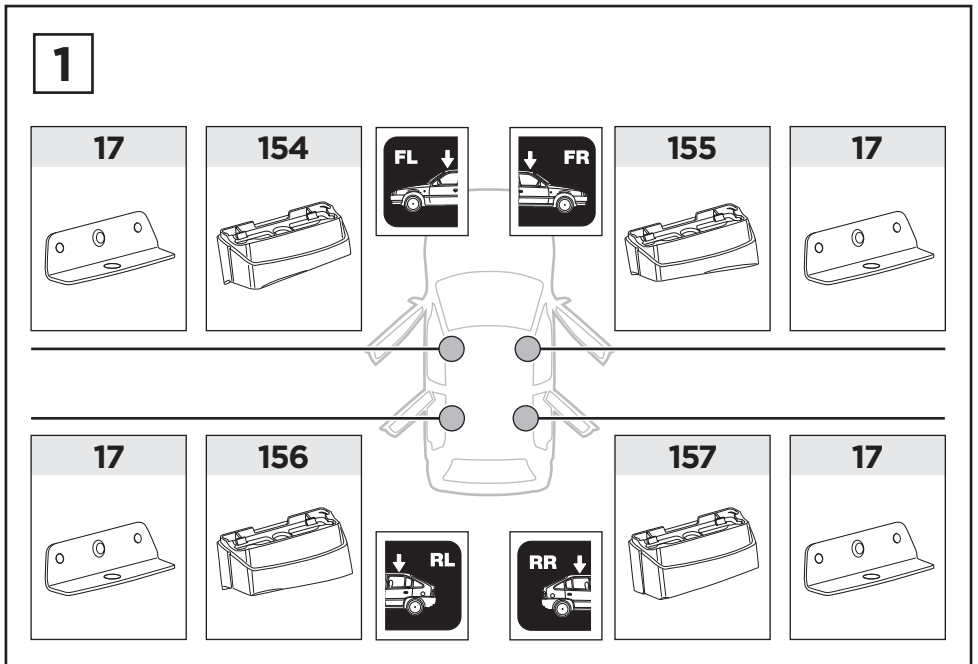

# > Instructions

**MERCEDES B-Class (W246)**, 5-dr Hatchback, 11-

This kit is only for vehicles with fixpoint mounting.

ISO 11154-E

183116

C.20140122  
509-3116-02

Bring your life  
thule.com

**2** A**B**
**A** 16 mm x8