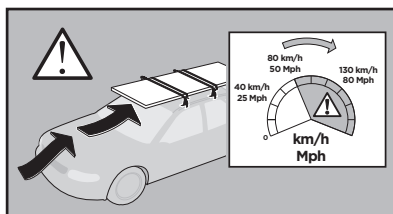

# > Instructions

**MERCEDES B-Class (W246)**, 5-dr Hatchback, 11-

This kit is only for vehicles with fixpoint mounting.

ISO 11154-E

183116

C.20140122  
509-3116-02

Bring your life  
thule.com

**2** A**B**
**A** 16 mm x8