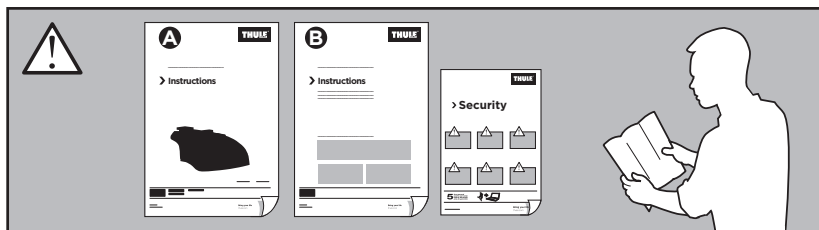

# > Instructions

**MERCEDES B-Class (W246)**, 5-dr Hatchback, 11-

This kit is only for vehicles with fixpoint mounting.

ISO 11154-E

183116

C.20140122  
509-3116-02

Bring your life  
thule.com

**2** A**B**
**A** 16 mm x8