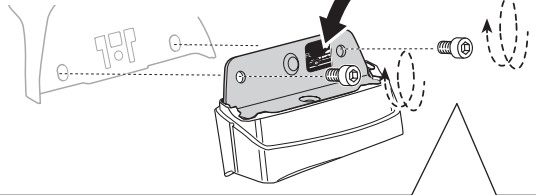

B

A 16 mm x8

x1

EN Only a few turns
DE Nur wenige Umdrehungen
FR Quelques tours uniquement
NL Slechts enkele slagen
IT Solo qualche giro
ES Sólo algunas vueltas
PT Noções básicas
SV Endast några varv
DK Kun nogle få omgange
NE Bare noen få omdreinger
FI Vain muutama kierros

ET Ainult mõni pööre
LV Tikai daži apgriezieni
LT Tik keli pasukimai
PL Wystarczy kilka obrotów
RU Только несколько оборотов
UK Лише декілька обертів
BG Само няколко завъртания
CS Pouze několik otáček
SK Len niekoľko otáčok
SL Le nekaj obratov
HR/BiH Samo nekoliko okreta

RO Doar câteva rotiri
HU Csak néhány fordítás
EL Μόνο λίγες περιστροφές
TR Yalnızca birkaç tur
AR بعض دورات فقط
HE רק מספר סיבובים
ZH 仅几圈
JA 2～3回転のみ
KO 몇 번만 돌리면 됨
TH เพียงสองสามรอบ

3

01 x1

02 x1

03 x1

04 x1