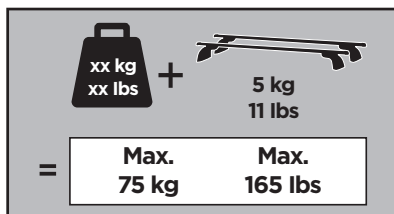

# > Instructions

**MERCEDES B-Class (W246)**, 5-dr Hatchback, 11-

This kit is only for vehicles with fixpoint mounting.

ISO 11154-E

183116

C.20140122  
509-3116-02

Bring your life  
thule.com

**2** A**B**
**A** 16 mm x8