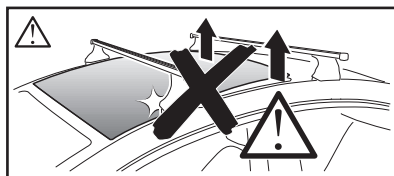

# > Instructions

**MERCEDES B-Class (W246)**, 5-dr Hatchback, 11-

This kit is only for vehicles with fixpoint mounting.

ISO 11154-E

183116

C.20140122  
509-3116-02

Bring your life  
thule.com

**2** A**B**
**A** 16 mm x8