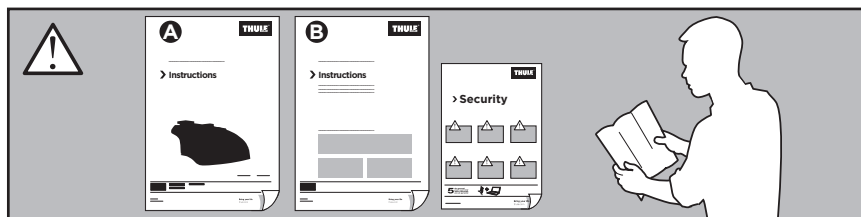

Thule XT Kit 3085

> Instructions

NISSAN NV200, 5-dr MPV, 10-

NISSAN NV200, 5-dr Van, 10-

This kit is only for vehicles with fixpoint mounting.

ISO 11154-E

183085

C.20130627
509-3085-02