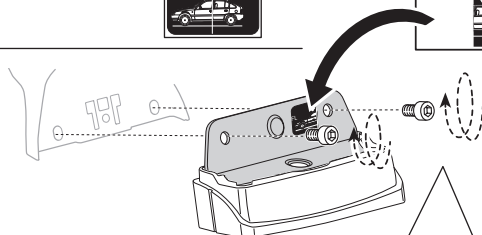

2 A

B A 16 mm x8

EN Only a few turns

DE Nur wenige Umdrehungen

FR Quelques tours uniquement

NL Slechts enkele slagen

IT Solo qualche giro

ES Sólo algunas vueltas

PT Noções básicas

SV Endast några varv

DK Kun nogle få omgange

NE Bare noen få omdreinger

FI Vain muutama kierros

ET Ainult mõni pööre

LV Tikai dažī apgriezieni

LT Tik keli pasukimai

PL Wystarczy kilka obrotów

RU Только несколько оборотов

UK Лише декілька обертів

BG Само няколко завъртания

CS Pouze několik otáček

SK Len niekoľko otáčok

SL Le nekaj obratov

HR/BiH Samo nekoliko okreta

RO Doar câteva rotiri

HU Csak néhány fordítás

EL Μόνο λίγες περιστροφές

TR Yalnızca birkaç tur

AR بعض دورات فقط

HE רק מספר סיבובים

ZH 仅几圈

JA 2～3回転のみ

KO 몇 번만 돌리면 됨

TH เพียงสองสามรอบ

3

30 mm x2

A

B