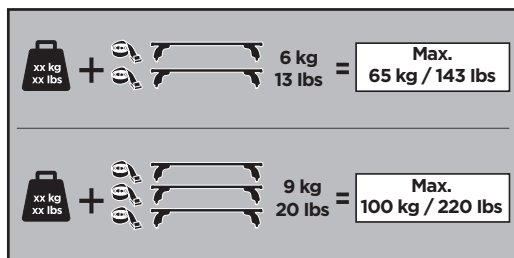

Thule XT Kit 3085

> Instructions

NISSAN NV200, 5-dr MPV, 10-

NISSAN NV200, 5-dr Van, 10-

This kit is only for vehicles with fixpoint mounting.

ISO 11154-E

183085

C.20130627
509-3085-02

30 mm x2

**A****B**

3**C****D****4****A****6 Nm****B****A****6 Nm**