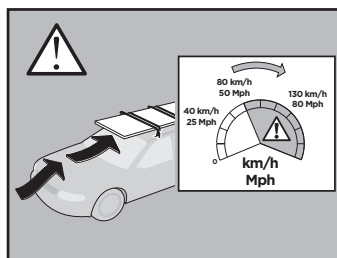

Thule XT Kit 3085

> Instructions

NISSAN NV200, 5-dr MPV, 10-

NISSAN NV200, 5-dr Van, 10-

This kit is only for vehicles with fixpoint mounting.

ISO 11154-E

183085

C.20130627
509-3085-02