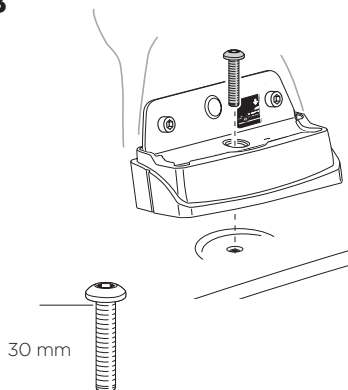

Thule XT Kit 3085

> Instructions

NISSAN NV200, 5-dr MPV, 10-

NISSAN NV200, 5-dr Van, 10-

This kit is only for vehicles with fixpoint mounting.

ISO 11154-E

183085

C.20130627
509-3085-02

30 mm x2

**A****B**

3**C****D****4****A****6 Nm****B****A****6 Nm**