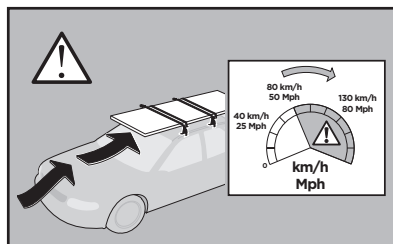

Thule Rapid System Kit 1849

> Instructions

TOYOTA C-HR, 4-dr Coupé, 17-

ISO 11154-E

141849
C.20170307
519-1849-01

Bring your life
thule.com

174 x2

386 x1

	X (scale)	X (mm)	X (inch)
TOYOTA C-HR, 4-dr Coupé, 17-	34 1/2	996	39 1/4

	Y (scale)	Y (mm)	Y (inch)
TOYOTA C-HR, 4-dr Coupé, 17-	33	981	38 5/8

2

TOYOTA C-HR, 4-dr Coupé, 17-

3

	W (mm)	Z (mm)	W (inch)	Z (inch)
TOYOTA C-HR, 4-dr Coupé, 17-	230	775	9	30 1/2