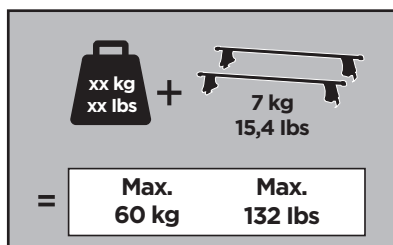

Thule Rapid System Kit 1849

> Instructions

TOYOTA C-HR, 4-dr Coupé, 17-

ISO 11154-E

141849
C.20170307
519-1849-01

Bring your life
thule.com

174 x2

386 x1

387 x1

1395 x1

1396 x1

1412 x1

1413 x1

x1

x1

1

	X (scale)	X (mm)	X (inch)
TOYOTA C-HR, 4-dr Coupé, 17-	34 1/2	996	39 1/4

	Y (scale)	Y (mm)	Y (inch)
TOYOTA C-HR, 4-dr Coupé, 17-	33	981	38 5/8

2

TOYOTA C-HR, 4-dr Coupé, 17-

3

	W (mm)	Z (mm)	W (inch)	Z (inch)
TOYOTA C-HR, 4-dr Coupé, 17-	230	775	9	30 1/2