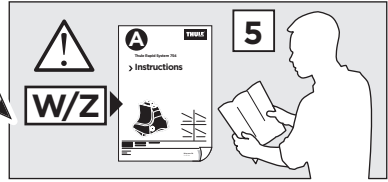

	X (scale)	X (mm)	X (inch)
TOYOTA C-HR, 4-dr Coupé, 17-	34 1/2	996	39 1/4

	Y (scale)	Y (mm)	Y (inch)
TOYOTA C-HR, 4-dr Coupé, 17-	33	981	38 5/8

2

TOYOTA C-HR, 4-dr Coupé, 17-

3

	W (mm)	Z (mm)	W (inch)	Z (inch)
TOYOTA C-HR, 4-dr Coupé, 17-	230	775	9	30 1/2