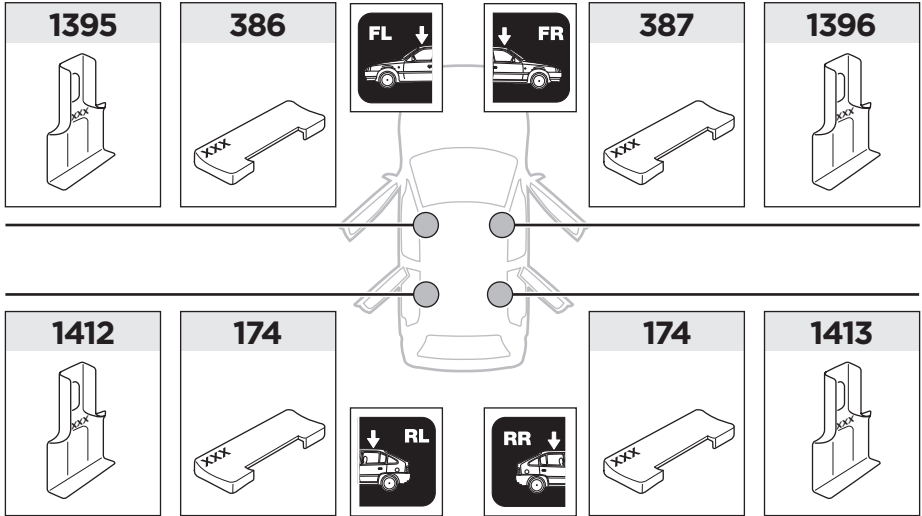

Thule Rapid System Kit 1849

> Instructions

TOYOTA C-HR, 4-dr Coupé, 17-

ISO 11154-E

141849
C.20170307
519-1849-01

Bring your life
thule.com

174 x2

386 x1

387 x1

1395 x1

1396 x1

1412 x1

1413 x1

x1

x1

1

	X (scale)	X (mm)	X (inch)
TOYOTA C-HR, 4-dr Coupé, 17-	34 1/2	996	39 1/4

	Y (scale)	Y (mm)	Y (inch)
TOYOTA C-HR, 4-dr Coupé, 17-	33	981	38 5/8

2

TOYOTA C-HR, 4-dr Coupé, 17-

3

	W (mm)	Z (mm)	W (inch)	Z (inch)
TOYOTA C-HR, 4-dr Coupé, 17-	230	775	9	30 1/2