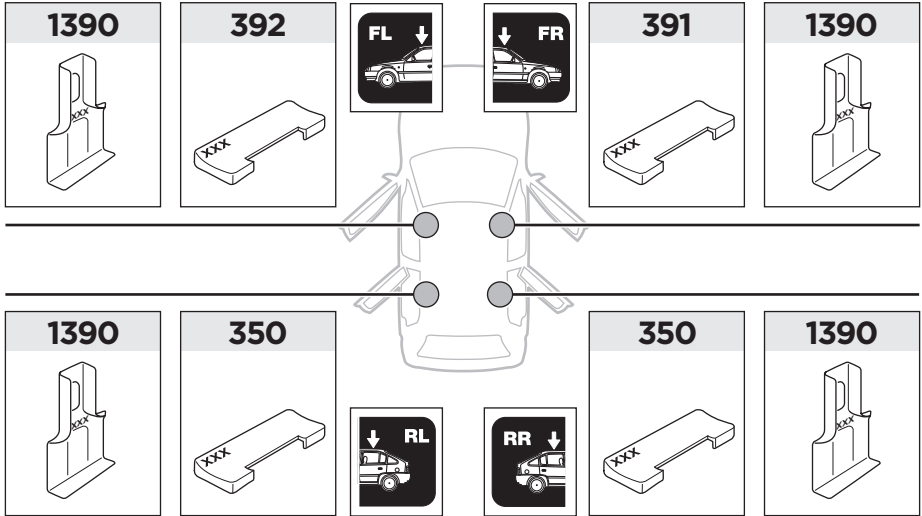

Thule Rapid System Kit 1827

> Instructions

TOYOTA Tacoma, 4-dr Double Cab, 16-

ISO 11154-E

141827
C.20160530
519-1827-01

Bring your life
thule.com

x1

x1

1

	X (scale)	X (mm)	X (inch)
TOYOTA Tacoma , 4-dr Double Cab, 16-	42	1071	42 1/8

	Y (scale)	Y (mm)	Y (inch)
TOYOTA Tacoma , 4-dr Double Cab, 16-	42	1071	42 1/8

2

TOYOTA Tacoma, 4-dr Double Cab, 16-

3

	W (mm)	Z (mm)	W (inch)	Z (inch)
TOYOTA Tacoma , 4-dr Double Cab, 16-	300	700	11 3/4	27 1/2