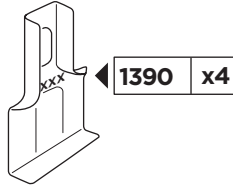

Thule Rapid System Kit 1827

> Instructions

TOYOTA Tacoma, 4-dr Double Cab, 16-

ISO 11154-E

141827
C.20160530
519-1827-01

Bring your life
thule.com

x1

x1

1

	X (scale)	X (mm)	X (inch)
TOYOTA Tacoma , 4-dr Double Cab, 16-	42	1071	42 1/8

	Y (scale)	Y (mm)	Y (inch)
TOYOTA Tacoma , 4-dr Double Cab, 16-	42	1071	42 1/8

2

TOYOTA Tacoma, 4-dr Double Cab, 16-

3

	W (mm)	Z (mm)	W (inch)	Z (inch)
TOYOTA Tacoma , 4-dr Double Cab, 16-	300	700	11 3/4	27 1/2