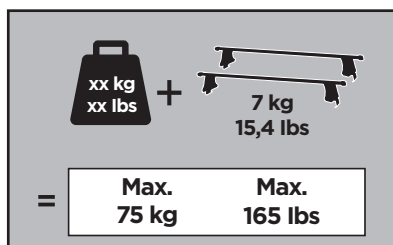

Thule Rapid System Kit 1827

> Instructions

TOYOTA Tacoma, 4-dr Double Cab, 16-

ISO 11154-E

141827
C.20160530
519-1827-01

Bring your life
thule.com

x1

x1

1

	X (scale)	X (mm)	X (inch)
TOYOTA Tacoma , 4-dr Double Cab, 16-	42	1071	42 1/8

	Y (scale)	Y (mm)	Y (inch)
TOYOTA Tacoma , 4-dr Double Cab, 16-	42	1071	42 1/8

2

TOYOTA Tacoma, 4-dr Double Cab, 16-

3

	W (mm)	Z (mm)	W (inch)	Z (inch)
TOYOTA Tacoma , 4-dr Double Cab, 16-	300	700	11 3/4	27 1/2