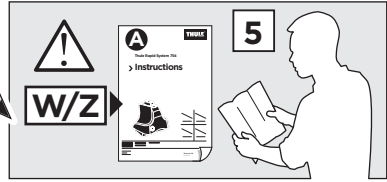

1

	X (scale)	X (mm)	X (inch)
TOYOTA Tacoma , 4-dr Double Cab, 16-	42	1071	42 1/8

	Y (scale)	Y (mm)	Y (inch)
TOYOTA Tacoma , 4-dr Double Cab, 16-	42	1071	42 1/8

2

TOYOTA Tacoma, 4-dr Double Cab, 16-

3

	W (mm)	Z (mm)	W (inch)	Z (inch)
TOYOTA Tacoma , 4-dr Double Cab, 16-	300	700	11 3/4	27 1/2