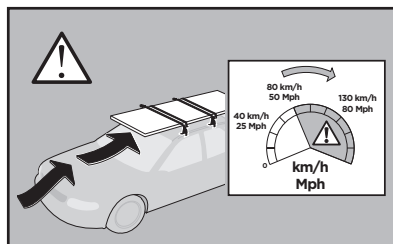

Thule Rapid System Kit 1827

> Instructions

TOYOTA Tacoma, 4-dr Double Cab, 16-

ISO 11154-E

141827
C.20160530
519-1827-01

Bring your life
thule.com

x1

x1

1

	X (scale)	X (mm)	X (inch)
TOYOTA Tacoma , 4-dr Double Cab, 16-	42	1071	42 1/8

	Y (scale)	Y (mm)	Y (inch)
TOYOTA Tacoma , 4-dr Double Cab, 16-	42	1071	42 1/8

2

TOYOTA Tacoma, 4-dr Double Cab, 16-

3

	W (mm)	Z (mm)	W (inch)	Z (inch)
TOYOTA Tacoma , 4-dr Double Cab, 16-	300	700	11 3/4	27 1/2