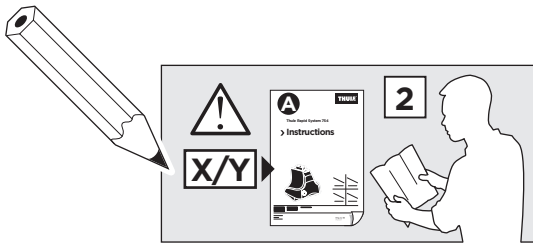

Thule Rapid System Kit 1827

> Instructions

TOYOTA Tacoma, 4-dr Double Cab, 16-

ISO 11154-E

141827
C.20160530
519-1827-01

Bring your life
thule.com

x1

x1

1

	X (scale)	X (mm)	X (inch)
TOYOTA Tacoma , 4-dr Double Cab, 16-	42	1071	42 1/8

	Y (scale)	Y (mm)	Y (inch)
TOYOTA Tacoma , 4-dr Double Cab, 16-	42	1071	42 1/8

2

TOYOTA Tacoma, 4-dr Double Cab, 16-

3

	W (mm)	Z (mm)	W (inch)	Z (inch)
TOYOTA Tacoma , 4-dr Double Cab, 16-	300	700	11 3/4	27 1/2