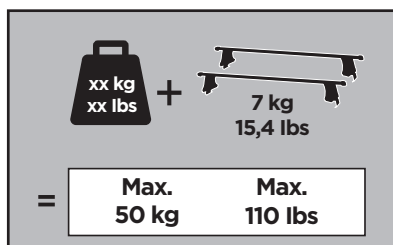

Thule Rapid System Kit 1820

> Instructions

KIA Soul, 5-dr Hatchback, 14- (With glass roof)

KIA Soul EV, 5-dr Hatchback, 14-

ISO 11154-E

141820
C.20170518
519-1820-02

Bring your life
thule.com

264 x4

298 x2

1375 x2

x1

x1

1

	X (scale)	X (mm)	X (inch)
KIA Soul, 5-dr Hatchback, 14- (With glass roof)	41	1061	41 ³/₄
KIA Soul EV, 5-dr Hatchback, 14-	41	1061	41 ³/₄

	Y (scale)	Y (mm)	Y (inch)
KIA Soul, 5-dr Hatchback, 14- (With glass roof)	40	1051	41 ³/₈
KIA Soul EV, 5-dr Hatchback, 14-	40	1051	41 ³/₈

2

KIA Soul, 5-dr Hatchback, 14- (With glass roof)

KIA Soul EV, 5-dr Hatchback, 14-

3

	W (mm)	Z (mm)	W (inch)	Z (inch)
KIA Soul, 5-dr Hatchback, 14- (With glass roof)	290	730	11 ³/₈	28 ³/₄
KIA Soul EV, 5-dr Hatchback, 14-	290	730	11 ³/₈	28 ³/₄