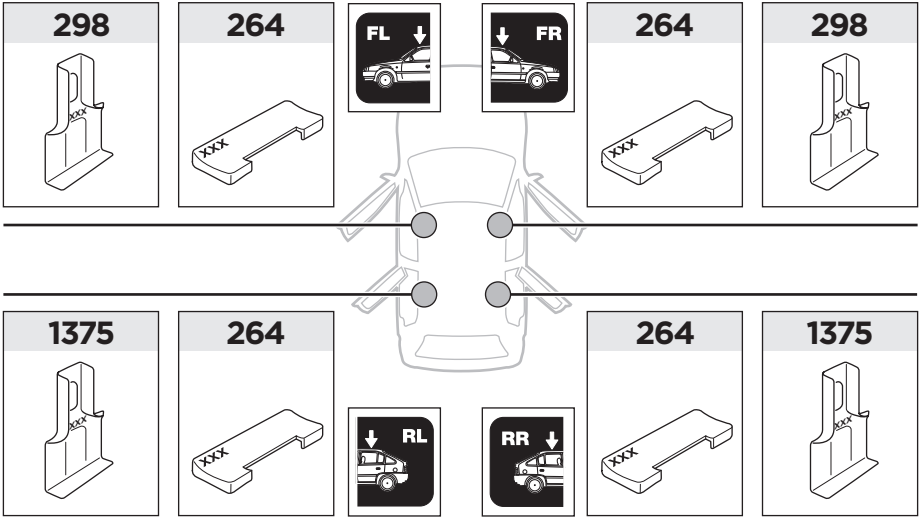

298 x2

1375 x2

x1

x1

1

	X (scale)	X (mm)	X (inch)
KIA Soul, 5-dr Hatchback, 14- (With glass roof)	41	1061	41 ³/₄
KIA Soul EV, 5-dr Hatchback, 14-	41	1061	41 ³/₄

	Y (scale)	Y (mm)	Y (inch)
KIA Soul, 5-dr Hatchback, 14- (With glass roof)	40	1051	41 ³/₈
KIA Soul EV, 5-dr Hatchback, 14-	40	1051	41 ³/₈

2

KIA Soul, 5-dr Hatchback, 14- (With glass roof)

KIA Soul EV, 5-dr Hatchback, 14-

3

	W (mm)	Z (mm)	W (inch)	Z (inch)
KIA Soul, 5-dr Hatchback, 14- (With glass roof)	290	730	11 ³/₈	28 ³/₄
KIA Soul EV, 5-dr Hatchback, 14-	290	730	11 ³/₈	28 ³/₄