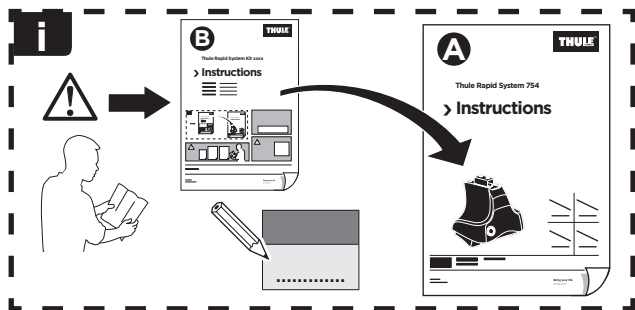

Thule Rapid System Kit 1820

> Instructions

KIA Soul, 5-dr Hatchback, 14- (With glass roof)

KIA Soul EV, 5-dr Hatchback, 14-

ISO 11154-E

141820
C.20170518
519-1820-02

Bring your life
thule.com

264 x4

298 x2

1375 x2

x1

x1

1

	X (scale)	X (mm)	X (inch)
KIA Soul, 5-dr Hatchback, 14- (With glass roof)	41	1061	41 ³/₄
KIA Soul EV, 5-dr Hatchback, 14-	41	1061	41 ³/₄

	Y (scale)	Y (mm)	Y (inch)
KIA Soul, 5-dr Hatchback, 14- (With glass roof)	40	1051	41 ³/₈
KIA Soul EV, 5-dr Hatchback, 14-	40	1051	41 ³/₈

2

KIA Soul, 5-dr Hatchback, 14- (With glass roof)

KIA Soul EV, 5-dr Hatchback, 14-

3

	W (mm)	Z (mm)	W (inch)	Z (inch)
KIA Soul, 5-dr Hatchback, 14- (With glass roof)	290	730	11 ³/₈	28 ³/₄
KIA Soul EV, 5-dr Hatchback, 14-	290	730	11 ³/₈	28 ³/₄