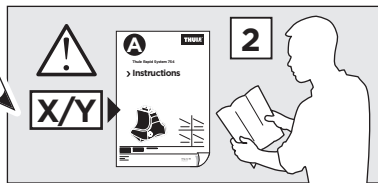

298 x2

1375 x2

x1

x1

1

	X (scale)	X (mm)	X (inch)
KIA Soul, 5-dr Hatchback, 14- (With glass roof)	41	1061	41 ³/₄
KIA Soul EV, 5-dr Hatchback, 14-	41	1061	41 ³/₄

	Y (scale)	Y (mm)	Y (inch)
KIA Soul, 5-dr Hatchback, 14- (With glass roof)	40	1051	41 ³/₈
KIA Soul EV, 5-dr Hatchback, 14-	40	1051	41 ³/₈