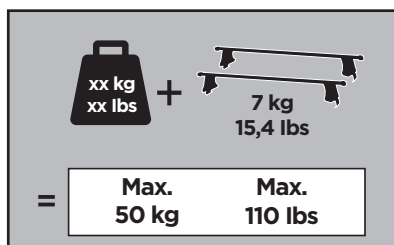

Thule Rapid System Kit 1811

> Instructions

HONDA Pilot, 5-dr SUV, 16-

HONDA Ridgeline, 4-dr Crew Cab, 17-

ISO 11154-E

141811
C.20160704
519-1811-02

Bring your life
thule.com

265 x2

170 x2

271 x2

660 x2

x1

x1

1

	X (scale)	X (mm)	X (inch)
HONDA Pilot , 5-dr SUV, 16-	56	1211	47 ⁵ / ₈
HONDA Ridgeline , 4-dr Crew Cab, 17-	57	1221	48

	Y (scale)	Y (mm)	Y (inch)
HONDA Pilot , 5-dr SUV, 16-	52	1171	46 ¹ / ₈
HONDA Ridgeline , 4-dr Crew Cab, 17-	52,5	1176	46 ¹ / ₄

2

3

	W (mm)	Z (mm)	W (inch)	Z (inch)
HONDA Pilot , 5-dr SUV, 16-	490	790	19 1/4	31 1/8
HONDA Ridgeline , 4-dr Crew Cab, 17-	350	750	13 3/4	29 1/2