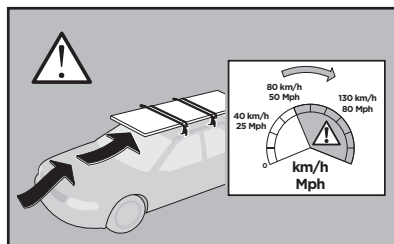

Thule Rapid System Kit 1811

> Instructions

HONDA Pilot, 5-dr SUV, 16-

HONDA Ridgeline, 4-dr Crew Cab, 17-

ISO 11154-E

141811
C.20160704
519-1811-02

Bring your life
thule.com

265 x2

170 x2

271 x2

660 x2

x1

x1

1

	X (scale)	X (mm)	X (inch)
HONDA Pilot , 5-dr SUV, 16-	56	1211	47 ⁵ / ₈
HONDA Ridgeline , 4-dr Crew Cab, 17-	57	1221	48

	Y (scale)	Y (mm)	Y (inch)
HONDA Pilot , 5-dr SUV, 16-	52	1171	46 ¹ / ₈
HONDA Ridgeline , 4-dr Crew Cab, 17-	52,5	1176	46 ¹ / ₄