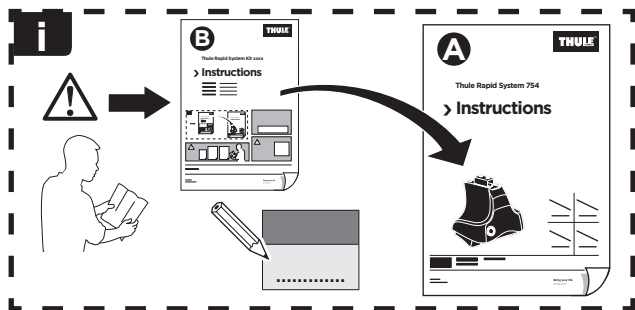

Thule Rapid System Kit 1811

> Instructions

HONDA Pilot, 5-dr SUV, 16-

HONDA Ridgeline, 4-dr Crew Cab, 17-

ISO 11154-E

141811
C.20160704
519-1811-02

Bring your life
thule.com

265 x2

170 x2

271 x2

660 x2

x1

x1

1

	X (scale)	X (mm)	X (inch)
HONDA Pilot , 5-dr SUV, 16-	56	1211	47 ⁵ / ₈
HONDA Ridgeline , 4-dr Crew Cab, 17-	57	1221	48

	Y (scale)	Y (mm)	Y (inch)
HONDA Pilot , 5-dr SUV, 16-	52	1171	46 ¹ / ₈
HONDA Ridgeline , 4-dr Crew Cab, 17-	52,5	1176	46 ¹ / ₄