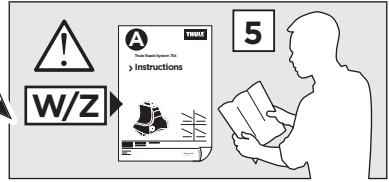

3

	W (mm)	Z (mm)	W (inch)	Z (inch)
HONDA Pilot, 5-dr SUV, 16-	490	790	19 1/4	31 1/8
HONDA Ridgeline, 4-dr Crew Cab, 17-	350	750	13 3/4	29 1/2