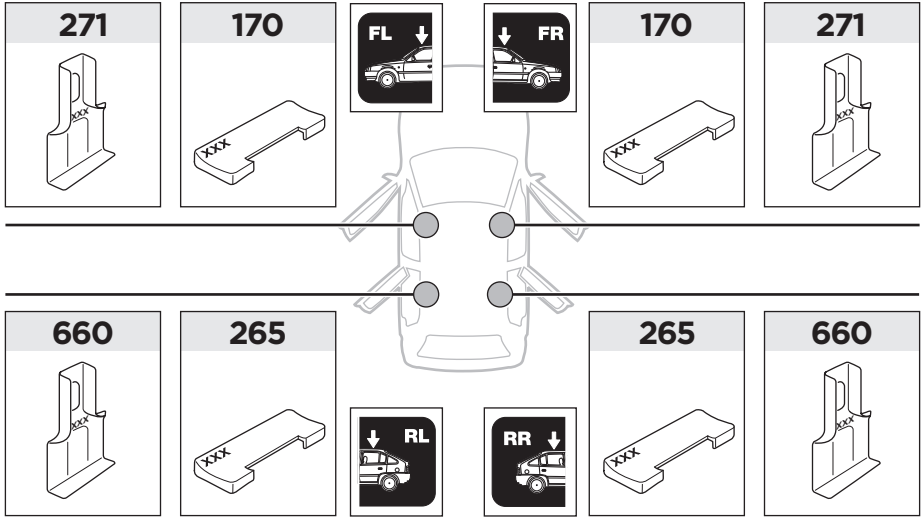

170 x2

271 x2

660 x2

x1

x1

1

	X (scale)	X (mm)	X (inch)
HONDA Pilot , 5-dr SUV, 16-	56	1211	47 ⁵ / ₈
HONDA Ridgeline , 4-dr Crew Cab, 17-	57	1221	48

	Y (scale)	Y (mm)	Y (inch)
HONDA Pilot , 5-dr SUV, 16-	52	1171	46 ¹ / ₈
HONDA Ridgeline , 4-dr Crew Cab, 17-	52,5	1176	46 ¹ / ₄

2

3

	W (mm)	Z (mm)	W (inch)	Z (inch)
HONDA Pilot , 5-dr SUV, 16-	490	790	19 1/4	31 1/8
HONDA Ridgeline , 4-dr Crew Cab, 17-	350	750	13 3/4	29 1/2