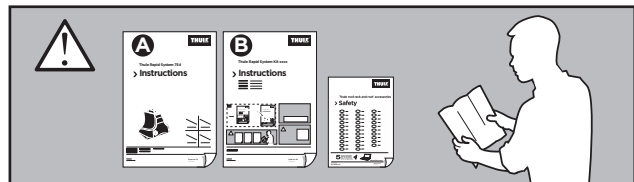

Thule Rapid System Kit 1797

> Instructions

HONDA Civic, 4-dr Sedan, 16-

ISO 11154-E

141797
C.20160331
519-1797-01

Bring your life
thule.com

1

	X (scale)	X (mm)	X (inch)
HONDA Civic, 4-dr Sedan, 16-	38	1031	40 ⁵/₈