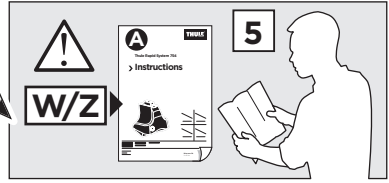

3

	W (mm)	Z (mm)	W (inch)	Z (inch)
HONDA Civic, 4-dr Sedan, 16-	275	700	10 7/8	27 1/2