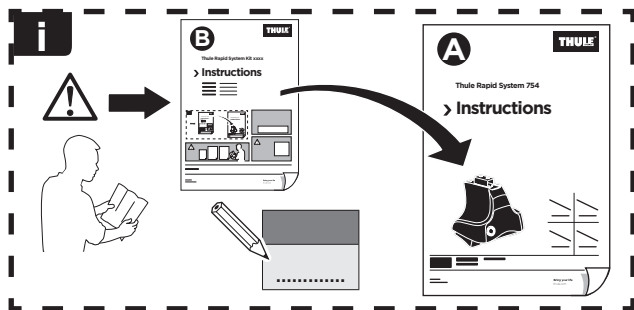

Thule Rapid System Kit 1797

> Instructions

HONDA Civic, 4-dr Sedan, 16-

ISO 11154-E

141797
C.20160331
519-1797-01

Bring your life
thule.com

1

	X (scale)	X (mm)	X (inch)
HONDA Civic, 4-dr Sedan, 16-	38	1031	40 ⁵/₈

	Y (scale)	Y (mm)	Y (inch)
HONDA Civic, 4-dr Sedan, 16-	33	981	38 ⁵/₈

2

HONDA Civic, 4-dr Sedan, 16-

3

	W (mm)	Z (mm)	W (inch)	Z (inch)
HONDA Civic, 4-dr Sedan, 16-	275	700	10 7/8	27 1/2