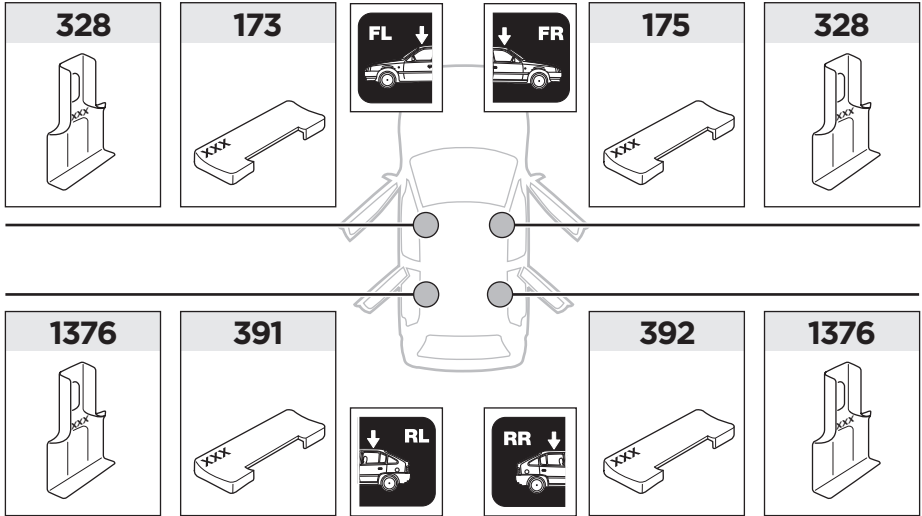

Thule Rapid System Kit 1797

> Instructions

HONDA Civic, 4-dr Sedan, 16-

ISO 11154-E

141797
C.20160331
519-1797-01

Bring your life
thule.com

1

	X (scale)	X (mm)	X (inch)
HONDA Civic, 4-dr Sedan, 16-	38	1031	40 ⁵/₈

	Y (scale)	Y (mm)	Y (inch)
HONDA Civic, 4-dr Sedan, 16-	33	981	38 ⁵/₈

2

HONDA Civic, 4-dr Sedan, 16-

3

	W (mm)	Z (mm)	W (inch)	Z (inch)
HONDA Civic, 4-dr Sedan, 16-	275	700	10 7/8	27 1/2