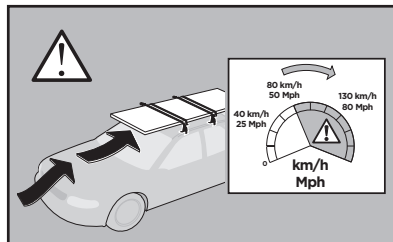

Thule Rapid System Kit 1797

> Instructions

HONDA Civic, 4-dr Sedan, 16-

ISO 11154-E

141797
C.20160331
519-1797-01

Bring your life
thule.com

1

	X (scale)	X (mm)	X (inch)
HONDA Civic, 4-dr Sedan, 16-	38	1031	40 ⁵/₈

	Y (scale)	Y (mm)	Y (inch)
HONDA Civic, 4-dr Sedan, 16-	33	981	38 ⁵/₈

2

HONDA Civic, 4-dr Sedan, 16-

3

	W (mm)	Z (mm)	W (inch)	Z (inch)
HONDA Civic, 4-dr Sedan, 16-	275	700	10 7/8	27 1/2