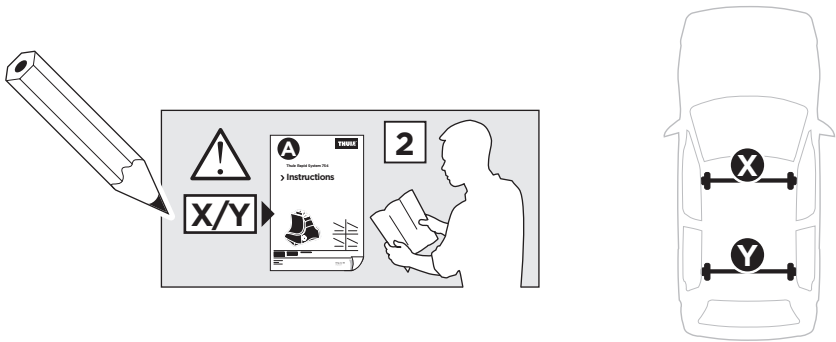

Thule Rapid System Kit 1797

> Instructions

HONDA Civic, 4-dr Sedan, 16-

ISO 11154-E

141797
C.20160331
519-1797-01

Bring your life
thule.com

1

	X (scale)	X (mm)	X (inch)
HONDA Civic, 4-dr Sedan, 16-	38	1031	40 ⁵/₈

	Y (scale)	Y (mm)	Y (inch)
HONDA Civic, 4-dr Sedan, 16-	33	981	38 ⁵/₈

2

HONDA Civic, 4-dr Sedan, 16-

3

	W (mm)	Z (mm)	W (inch)	Z (inch)
HONDA Civic, 4-dr Sedan, 16-	275	700	10 7/8	27 1/2