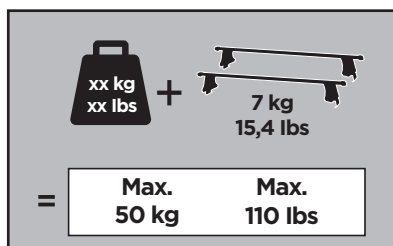

Thule Rapid System Kit 1797

> Instructions

HONDA Civic, 4-dr Sedan, 16-

ISO 11154-E

141797
C.20160331
519-1797-01

Bring your life
thule.com

1

	X (scale)	X (mm)	X (inch)
HONDA Civic, 4-dr Sedan, 16-	38	1031	40 ⁵/₈

	Y (scale)	Y (mm)	Y (inch)
HONDA Civic, 4-dr Sedan, 16-	33	981	38 ⁵/₈

2

HONDA Civic, 4-dr Sedan, 16-

3

	W (mm)	Z (mm)	W (inch)	Z (inch)
HONDA Civic, 4-dr Sedan, 16-	275	700	10 7/8	27 1/2