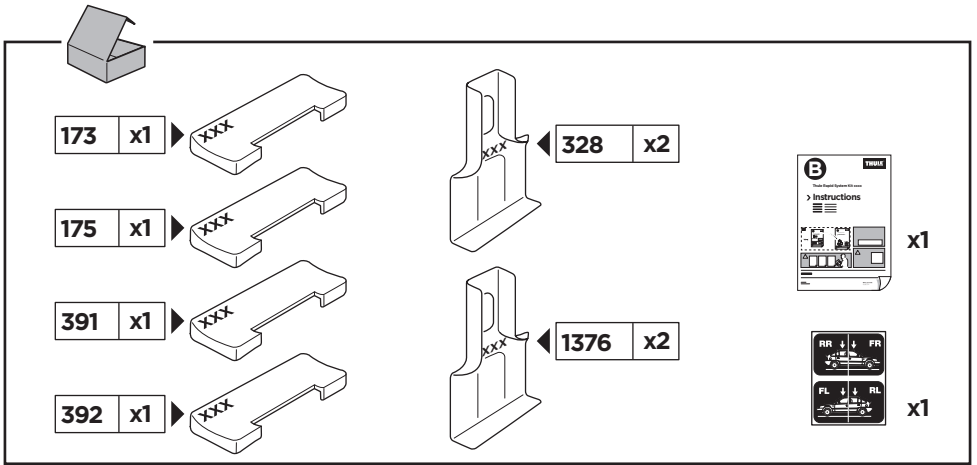

Thule Rapid System Kit 1797

> Instructions

HONDA Civic, 4-dr Sedan, 16-

ISO 11154-E

141797
C.20160331
519-1797-01

Bring your life
thule.com

1

	X (scale)	X (mm)	X (inch)
HONDA Civic, 4-dr Sedan, 16-	38	1031	40 ⁵/₈

	Y (scale)	Y (mm)	Y (inch)
HONDA Civic, 4-dr Sedan, 16-	33	981	38 ⁵/₈

2

HONDA Civic, 4-dr Sedan, 16-

3

	W (mm)	Z (mm)	W (inch)	Z (inch)
HONDA Civic, 4-dr Sedan, 16-	275	700	10 7/8	27 1/2