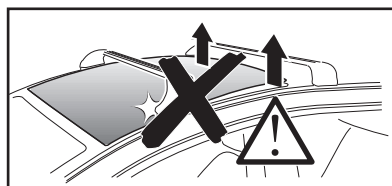

THULE
SWEDEN

Thule Rapid System Kit 1791

> Instructions

AUDI A7, 5-dr Hatchback, 10-14, 15-

ISO 11154-E

141791

C.20150620
519-1791-01

Bring your life
thule.com