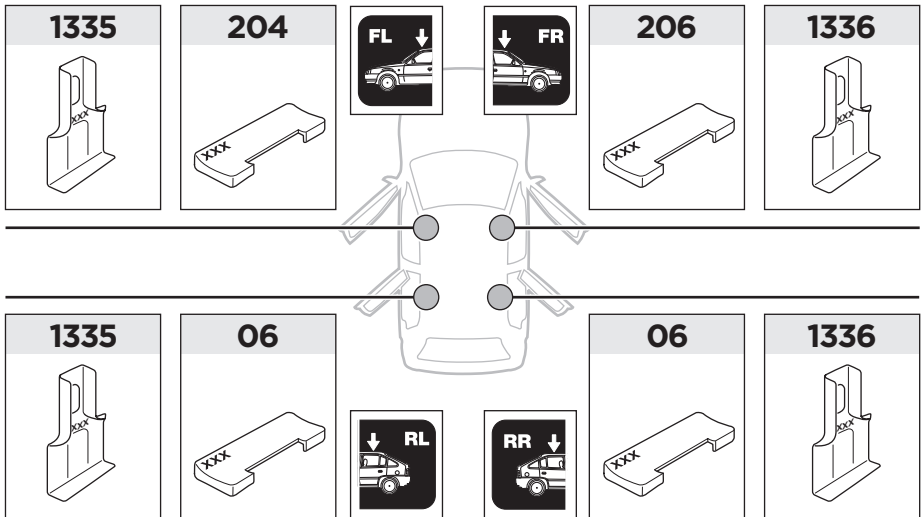

06 x2

1

	X (scale)	X (mm)	X (inch)
AUDI A7, 5-dr Hatchback, 10-14, 15-	43,5	1086	42 ³ / ₄

	Y (scale)	Y (mm)	Y (inch)
AUDI A7, 5-dr Hatchback, 10-14, 15-	40	1051	41 ³ / ₈

2

AUDI A7, 5-dr Hatchback, 10-14, 15-

3

	W (mm)	Z (mm)	W (inch)	Z (inch)
AUDI A7, 5-dr Hatchback, 10-14, 15-	165	720	6 1/2	28 3/8

x2

4

Thule Sweden AB, Box 69, 330 33 Hillerstorp, SWEDEN
Thule Inc., 42 Silvermine Road, Seymour, Connecticut 06483, USA