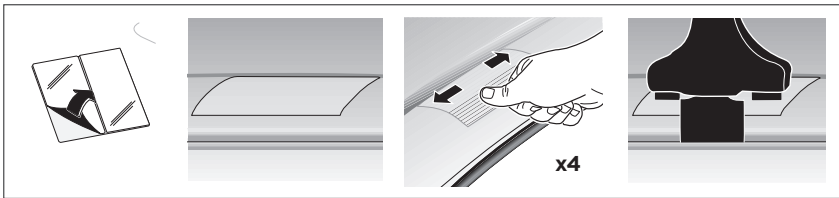

06 x2

1

	X (scale)	X (mm)	X (inch)
AUDI A7, 5-dr Hatchback, 10-14, 15-	43,5	1086	42 ³ / ₄

	Y (scale)	Y (mm)	Y (inch)
AUDI A7, 5-dr Hatchback, 10-14, 15-	40	1051	41 ³ / ₈

2

AUDI A7, 5-dr Hatchback, 10-14, 15-

3

	W (mm)	Z (mm)	W (inch)	Z (inch)
AUDI A7, 5-dr Hatchback, 10-14, 15-	165	720	6 1/2	28 3/8

x2

4

Thule Sweden AB, Box 69, 330 33 Hillerstorp, SWEDEN
Thule Inc., 42 Silvermine Road, Seymour, Connecticut 06483, USA