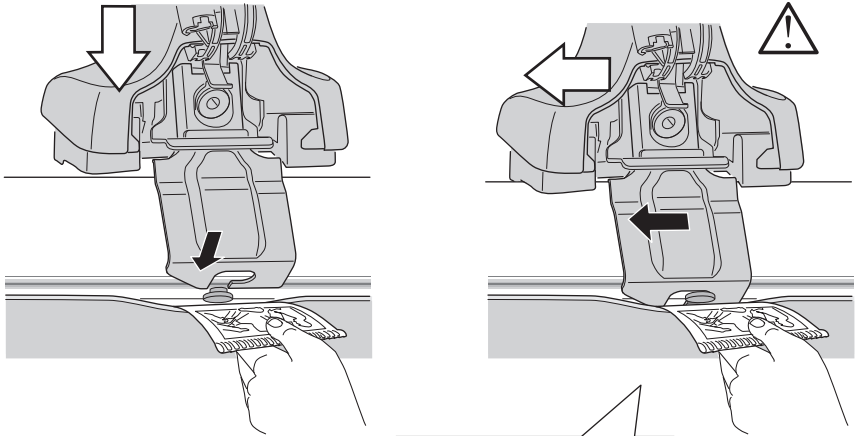

3

	W (mm)	Z (mm)	W (inch)	Z (inch)
AUDI A7, 5-dr Hatchback, 10-14, 15-	165	720	6 1/2	28 3/8

x2

4

Thule Sweden AB, Box 69, 330 33 Hillerstorp, SWEDEN
Thule Inc., 42 Silvermine Road, Seymour, Connecticut 06483, USA