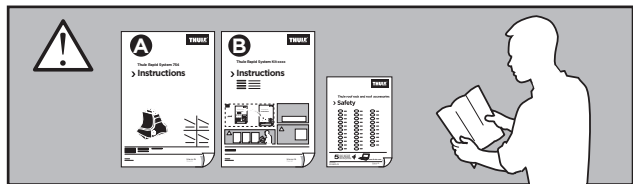

THULE
SWEDEN

Thule Rapid System Kit 1791

> Instructions

AUDI A7, 5-dr Hatchback, 10-14, 15-

ISO 11154-E

141791

C.20150620
519-1791-01

Bring your life
thule.com