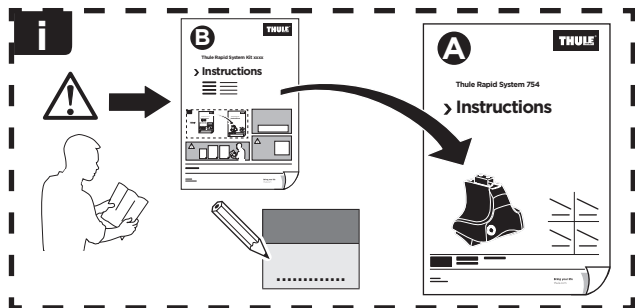

THULE
SWEDEN

Thule Rapid System Kit 1791

> Instructions

AUDI A7, 5-dr Hatchback, 10-14, 15-

ISO 11154-E

141791

C.20150620
519-1791-01

Bring your life
thule.com