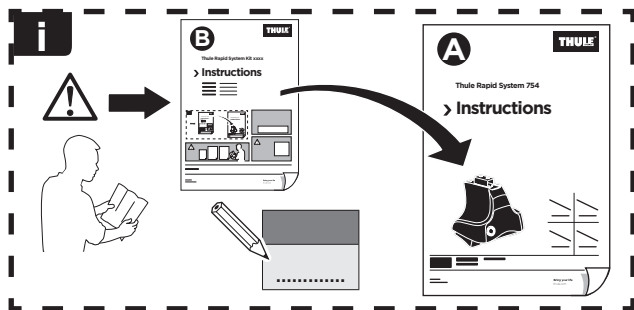

Thule Rapid System Kit 1786

> Instructions

CADILLAC ATS, 4-dr Sedan, 13-

ISO 11154-E

141786
C.20150316
519-1786-01

Bring your life
thule.com

x1

x1