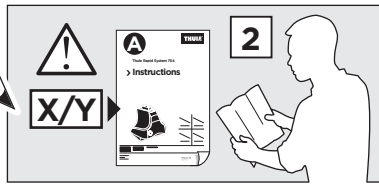

Y (scale)	Y (mm)	Y (inch)
CADILLAC ATS, 4-dr Sedan, 13-	35,5	1006	39 ⁵/₈