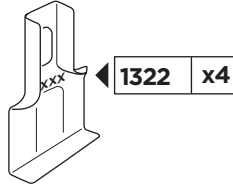

Thule Rapid System Kit 1745

> Instructions

- CHEVROLET Silverado**, 4-dr Crew Cab, 14-
- CHEVROLET Silverado**, 4-dr Double Cab, 14-
- CHEVROLET Silverado 2500/3500 HD**, 4-dr Crew Cab, 15-
- CHEVROLET Silverado 2500/3500 HD**, 4-dr Double Cab, 15-
- GMC Sierra**, 4-dr Crew Cab, 14-
- GMC Sierra**, 4-dr Double Cab, 14-
- GMC Sierra 2500/3500 HD**, 4-dr Crew Cab, 15-
- GMC Sierra 2500/3500 HD**, 4-dr Double Cab, 15-

ISO 11154-E

141745
C.20150511
519-1745-01

Bring your life
thule.com

1

- CHEVROLET Silverado, 4-dr Crew Cab, 14-
- CHEVROLET Silverado, 4-dr Double Cab, 14-
- CHEVROLET Silverado 2500/3500 HD, 4-dr Crew Cab, 15-
- CHEVROLET Silverado 2500/3500 HD, 4-dr Double Cab, 15-
- GMC Sierra, 4-dr Crew Cab, 14-
- GMC Sierra, 4-dr Double Cab, 14-
- GMC Sierra 2500/3500 HD, 4-dr Crew Cab, 15-
- GMC Sierra 2500/3500 HD, 4-dr Double Cab, 15-

X (scale)	X (mm)	X (inch)
55,5	1206	47 1/2

Y (scale)	Y (mm)	Y (inch)
55	1201	47 1/4

2

- CHEVROLET Silverado**, 4-dr Crew Cab, 14-
- CHEVROLET Silverado**, 4-dr Double Cab, 14-
- CHEVROLET Silverado 2500/3500 HD**, 4-dr Crew Cab, 15-
- CHEVROLET Silverado 2500/3500 HD**, 4-dr Double Cab, 15-
- GMC Sierra**, 4-dr Crew Cab, 14-
- GMC Sierra**, 4-dr Double Cab, 14-
- GMC Sierra 2500/3500 HD**, 4-dr Crew Cab, 15-
- GMC Sierra 2500/3500 HD**, 4-dr Double Cab, 15-