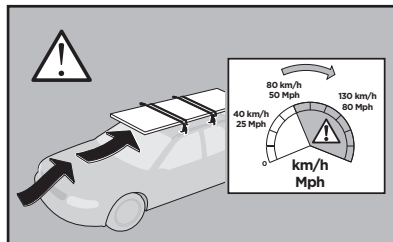

Thule Rapid System Kit 1745

> Instructions

- CHEVROLET Silverado**, 4-dr Crew Cab, 14-
- CHEVROLET Silverado**, 4-dr Double Cab, 14-
- CHEVROLET Silverado 2500/3500 HD**, 4-dr Crew Cab, 15-
- CHEVROLET Silverado 2500/3500 HD**, 4-dr Double Cab, 15-
- GMC Sierra**, 4-dr Crew Cab, 14-
- GMC Sierra**, 4-dr Double Cab, 14-
- GMC Sierra 2500/3500 HD**, 4-dr Crew Cab, 15-
- GMC Sierra 2500/3500 HD**, 4-dr Double Cab, 15-