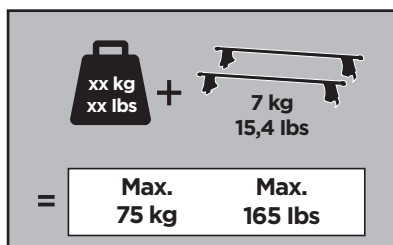

Thule Rapid System Kit 1745

> Instructions

- CHEVROLET Silverado**, 4-dr Crew Cab, 14-
- CHEVROLET Silverado**, 4-dr Double Cab, 14-
- CHEVROLET Silverado 2500/3500 HD**, 4-dr Crew Cab, 15-
- CHEVROLET Silverado 2500/3500 HD**, 4-dr Double Cab, 15-
- GMC Sierra**, 4-dr Crew Cab, 14-
- GMC Sierra**, 4-dr Double Cab, 14-
- GMC Sierra 2500/3500 HD**, 4-dr Crew Cab, 15-
- GMC Sierra 2500/3500 HD**, 4-dr Double Cab, 15-

ISO 11154-E

141745
C.20150511
519-1745-01

Bring your life
thule.com

1

- CHEVROLET Silverado, 4-dr Crew Cab, 14-
- CHEVROLET Silverado, 4-dr Double Cab, 14-
- CHEVROLET Silverado 2500/3500 HD, 4-dr Crew Cab, 15-
- CHEVROLET Silverado 2500/3500 HD, 4-dr Double Cab, 15-
- GMC Sierra, 4-dr Crew Cab, 14-
- GMC Sierra, 4-dr Double Cab, 14-
- GMC Sierra 2500/3500 HD, 4-dr Crew Cab, 15-
- GMC Sierra 2500/3500 HD, 4-dr Double Cab, 15-

X (scale)	X (mm)	X (inch)
55,5	1206	47 1/2

Y (scale)	Y (mm)	Y (inch)
55	1201	47 1/4

2

- CHEVROLET Silverado**, 4-dr Crew Cab, 14-
- CHEVROLET Silverado**, 4-dr Double Cab, 14-
- CHEVROLET Silverado 2500/3500 HD**, 4-dr Crew Cab, 15-
- CHEVROLET Silverado 2500/3500 HD**, 4-dr Double Cab, 15-
- GMC Sierra**, 4-dr Crew Cab, 14-
- GMC Sierra**, 4-dr Double Cab, 14-
- GMC Sierra 2500/3500 HD**, 4-dr Crew Cab, 15-
- GMC Sierra 2500/3500 HD**, 4-dr Double Cab, 15-