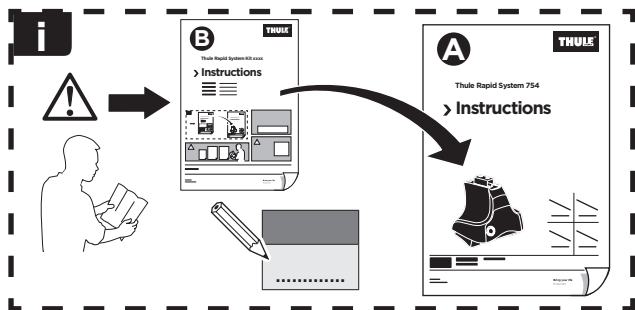

Thule Rapid System Kit 1745

> Instructions

- CHEVROLET Silverado**, 4-dr Crew Cab, 14-
- CHEVROLET Silverado**, 4-dr Double Cab, 14-
- CHEVROLET Silverado 2500/3500 HD**, 4-dr Crew Cab, 15-
- CHEVROLET Silverado 2500/3500 HD**, 4-dr Double Cab, 15-
- GMC Sierra**, 4-dr Crew Cab, 14-
- GMC Sierra**, 4-dr Double Cab, 14-
- GMC Sierra 2500/3500 HD**, 4-dr Crew Cab, 15-
- GMC Sierra 2500/3500 HD**, 4-dr Double Cab, 15-