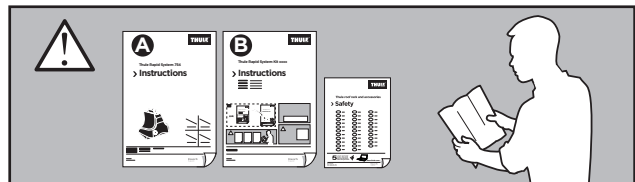

Thule Rapid System Kit 1745

> Instructions

- CHEVROLET Silverado**, 4-dr Crew Cab, 14-
- CHEVROLET Silverado**, 4-dr Double Cab, 14-
- CHEVROLET Silverado 2500/3500 HD**, 4-dr Crew Cab, 15-
- CHEVROLET Silverado 2500/3500 HD**, 4-dr Double Cab, 15-
- GMC Sierra**, 4-dr Crew Cab, 14-
- GMC Sierra**, 4-dr Double Cab, 14-
- GMC Sierra 2500/3500 HD**, 4-dr Crew Cab, 15-
- GMC Sierra 2500/3500 HD**, 4-dr Double Cab, 15-