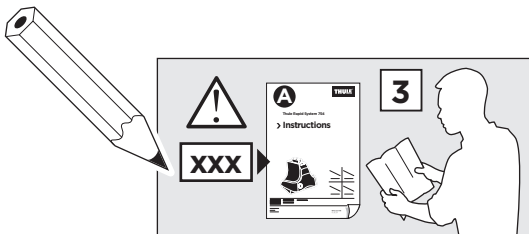

2

- **CHEVROLET Silverado**, 4-dr Crew Cab, 14-
- **CHEVROLET Silverado**, 4-dr Double Cab, 14-
- **CHEVROLET Silverado 2500/3500 HD**, 4-dr Crew Cab, 15-
- **CHEVROLET Silverado 2500/3500 HD**, 4-dr Double Cab, 15-
- **GMC Sierra**, 4-dr Crew Cab, 14-
- **GMC Sierra**, 4-dr Double Cab, 14-
- **GMC Sierra 2500/3500 HD**, 4-dr Crew Cab, 15-
- **GMC Sierra 2500/3500 HD**, 4-dr Double Cab, 15-