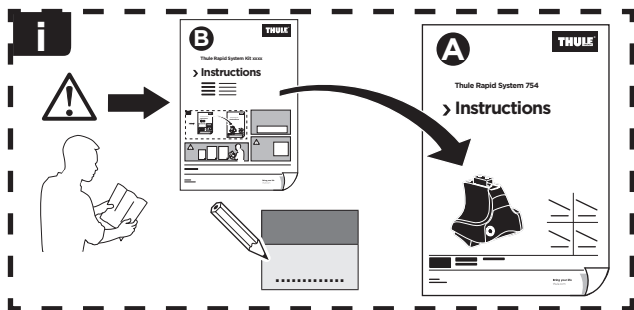

Thule Rapid System Kit 1708

> Instructions

AUDI A3, 3-dr Hatchback, 12-

AUDI A3, 5-dr Hatchback, 12-

ISO 11154-E

141708

C.20150225
519-1708-03

Bring your life
thule.com