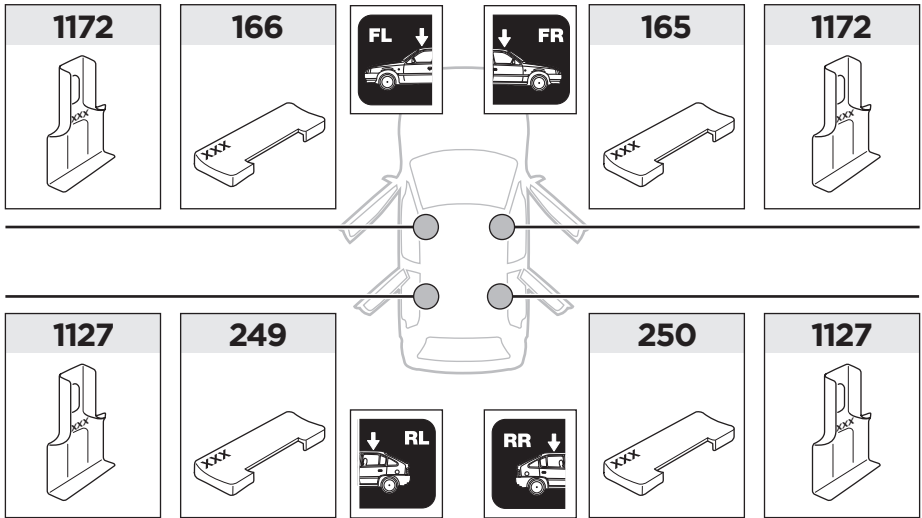

x1

x1

1

	X (scale)	X (mm)	X (inch)
AUDI A3, 3-dr Hatchback, 12-	36,5	1016	40
AUDI A3, 5-dr Hatchback, 12-	36,5	1016	40

	Y (scale)	Y (mm)	Y (inch)
AUDI A3, 3-dr Hatchback, 12-	31	961	37 ⁷ / ₈
AUDI A3, 5-dr Hatchback, 12-	31	961	37 ⁷ / ₈

2

AUDI A3, 3-dr Hatchback, 12-

AUDI A3, 5-dr Hatchback, 12-

3

	W (mm)	Z (mm)	W (inch)	Z (inch)
AUDI A3, 3-dr Hatchback, 12-	250	710	9 7/8	28
AUDI A3, 5-dr Hatchback, 12-	250	710	9 7/8	28

AUDI A3, 3-dr Hatchback, 12-