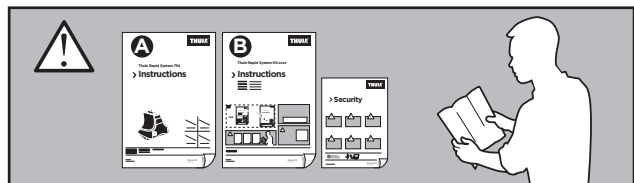

Thule Rapid System Kit 1708

> Instructions

AUDI A3, 3-dr Hatchback, 12-

AUDI A3, 5-dr Hatchback, 12-

ISO 11154-E

141708

C.20150225
519-1708-03

Bring your life
thule.com