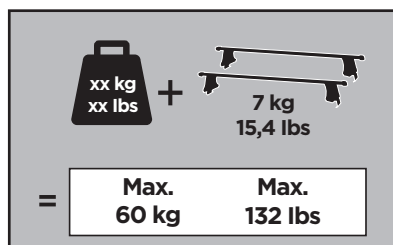

ISO 11154-E

141708

C.20150225
519-1708-03

Bring your life
thule.com