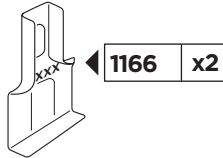

Thule Rapid System Kit 1634

> Instructions

FORD Focus, 4-dr Sedan, 11-

FORD Focus, 5-dr Hatchback, 11-

FORD Focus, 5-dr Estate, 11- (Without railing)

FORD Focus RS, 5-dr Hatchback, *16-

*North America

ISO 11154-E

141634

C.20160816
519-1634-04

Bring your life

thule.com

1

	X (scale)	X (mm)	X (inch)
FORD Focus , 4-dr Sedan, 11-	39	1041	41
FORD Focus , 5-dr Hatchback, 11-	38,5	1036	40 ³ / ₄
FORD Focus , 5-dr Estate, 11- (Without railing)	38	1031	40 ⁵ / ₈
FORD Focus RS , 5-dr Hatchback, *16-	38,5	1036	40 ³ / ₄

	Y (scale)	Y (mm)	Y (inch)
FORD Focus , 4-dr Sedan, 11-	37,5	1026	40 ³ / ₈
FORD Focus , 5-dr Hatchback, 11-	36	1011	39 ³ / ₄
FORD Focus , 5-dr Estate, 11- (Without railing)	34,5	996	39 ¹ / ₄
FORD Focus RS , 5-dr Hatchback, *16-	36,5	1016	40

2

FORD Focus, 4-dr Sedan, 11-

FORD Focus, 5-dr Hatchback, 11-

FORD Focus, 5-dr Estate, 11- (Without railing)

FORD Focus RS, 5-dr Hatchback, *16-

3

	W (mm)	Z (mm)	W (inch)	Z (inch)
FORD Focus , 4-dr Sedan, 11-	250	770	9 7/8	30 3/8
FORD Focus , 5-dr Hatchback, 11-	265	760	10 3/8	29 7/8
FORD Focus , 5-dr Estate, 11- (Without railing)	260	760	10 1/4	29 7/8
FORD Focus RS , 5-dr Hatchback, *16-	265	760	10 3/8	29 7/8