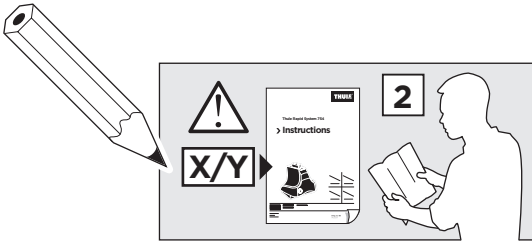

141634

C.20160816
519-1634-04

Bring your life

thule.com

1

	X (scale)	X (mm)	X (inch)
FORD Focus , 4-dr Sedan, 11-	39	1041	41
FORD Focus , 5-dr Hatchback, 11-	38,5	1036	40 ³ / ₄
FORD Focus , 5-dr Estate, 11- (Without railing)	38	1031	40 ⁵ / ₈
FORD Focus RS , 5-dr Hatchback, *16-	38,5	1036	40 ³ / ₄

	Y (scale)	Y (mm)	Y (inch)
FORD Focus , 4-dr Sedan, 11-	37,5	1026	40 ³ / ₈
FORD Focus , 5-dr Hatchback, 11-	36	1011	39 ³ / ₄
FORD Focus , 5-dr Estate, 11- (Without railing)	34,5	996	39 ¹ / ₄
FORD Focus RS , 5-dr Hatchback, *16-	36,5	1016	40