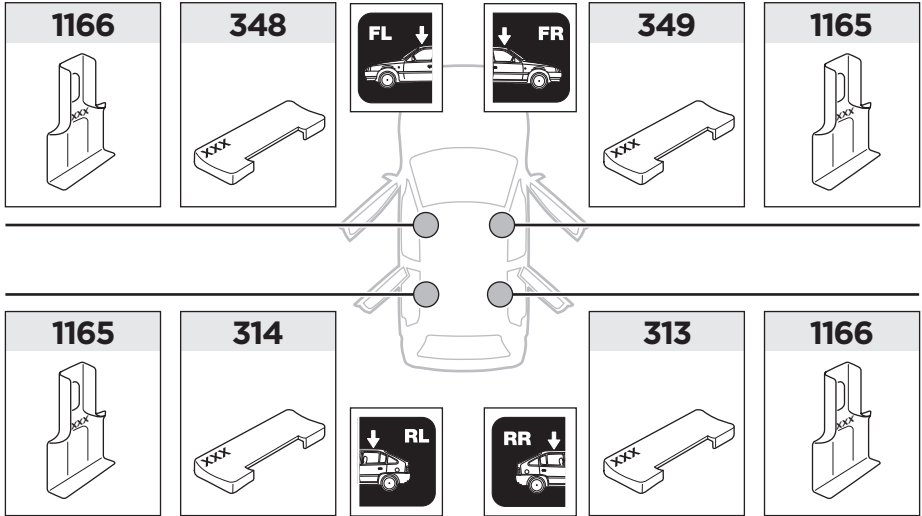

141634

C.20160816
519-1634-04

Bring your life

thule.com

1

	X (scale)	X (mm)	X (inch)
FORD Focus , 4-dr Sedan, 11-	39	1041	41
FORD Focus , 5-dr Hatchback, 11-	38,5	1036	40 ³ / ₄
FORD Focus , 5-dr Estate, 11- (Without railing)	38	1031	40 ⁵ / ₈
FORD Focus RS , 5-dr Hatchback, *16-	38,5	1036	40 ³ / ₄

	Y (scale)	Y (mm)	Y (inch)
FORD Focus , 4-dr Sedan, 11-	37,5	1026	40 ³ / ₈
FORD Focus , 5-dr Hatchback, 11-	36	1011	39 ³ / ₄
FORD Focus , 5-dr Estate, 11- (Without railing)	34,5	996	39 ¹ / ₄
FORD Focus RS , 5-dr Hatchback, *16-	36,5	1016	40

2

FORD Focus, 4-dr Sedan, 11-

FORD Focus, 5-dr Hatchback, 11-

FORD Focus, 5-dr Estate, 11- (Without railing)

FORD Focus RS, 5-dr Hatchback, *16-

3

	W (mm)	Z (mm)	W (inch)	Z (inch)
FORD Focus , 4-dr Sedan, 11-	250	770	9 7/8	30 3/8
FORD Focus , 5-dr Hatchback, 11-	265	760	10 3/8	29 7/8
FORD Focus , 5-dr Estate, 11- (Without railing)	260	760	10 1/4	29 7/8
FORD Focus RS , 5-dr Hatchback, *16-	265	760	10 3/8	29 7/8