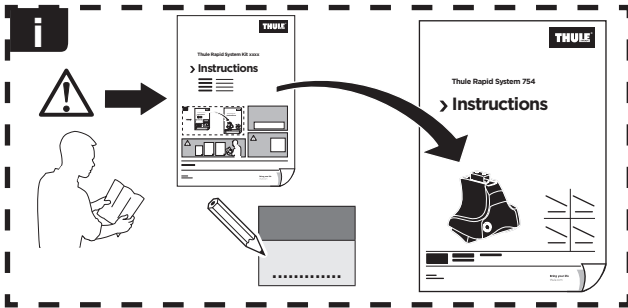

Thule Rapid System Kit 1634

> Instructions

FORD Focus, 4-dr Sedan, 11-

FORD Focus, 5-dr Hatchback, 11-

FORD Focus, 5-dr Estate, 11- (Without railing)

FORD Focus RS, 5-dr Hatchback, *16-

*North America

ISO 11154-E

141634

C.20160816
519-1634-04

Bring your life

thule.com

1

	X (scale)	X (mm)	X (inch)
FORD Focus , 4-dr Sedan, 11-	39	1041	41
FORD Focus , 5-dr Hatchback, 11-	38,5	1036	40 ³ / ₄
FORD Focus , 5-dr Estate, 11- (Without railing)	38	1031	40 ⁵ / ₈
FORD Focus RS , 5-dr Hatchback, *16-	38,5	1036	40 ³ / ₄