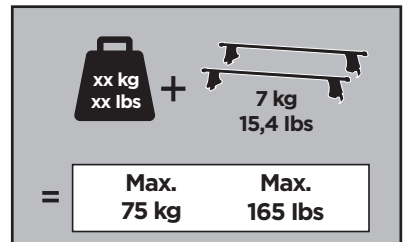

Thule Rapid System Kit 1634

> Instructions

FORD Focus, 4-dr Sedan, 11-

FORD Focus, 5-dr Hatchback, 11-

FORD Focus, 5-dr Estate, 11- (Without railing)

FORD Focus RS, 5-dr Hatchback, *16-

*North America

ISO 11154-E

141634

C.20160816
519-1634-04

Bring your life

thule.com

1

	X (scale)	X (mm)	X (inch)
FORD Focus , 4-dr Sedan, 11-	39	1041	41
FORD Focus , 5-dr Hatchback, 11-	38,5	1036	40 ³ / ₄
FORD Focus , 5-dr Estate, 11- (Without railing)	38	1031	40 ⁵ / ₈
FORD Focus RS , 5-dr Hatchback, *16-	38,5	1036	40 ³ / ₄

	Y (scale)	Y (mm)	Y (inch)
FORD Focus , 4-dr Sedan, 11-	37,5	1026	40 ³ / ₈
FORD Focus , 5-dr Hatchback, 11-	36	1011	39 ³ / ₄
FORD Focus , 5-dr Estate, 11- (Without railing)	34,5	996	39 ¹ / ₄
FORD Focus RS , 5-dr Hatchback, *16-	36,5	1016	40