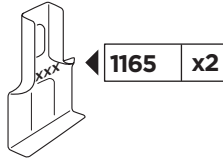

Thule Rapid System Kit 1634

> Instructions

FORD Focus, 4-dr Sedan, 11-

FORD Focus, 5-dr Hatchback, 11-

FORD Focus, 5-dr Estate, 11- (Without railing)

FORD Focus RS, 5-dr Hatchback, *16-

*North America

ISO 11154-E

141634

C.20160816
519-1634-04

Bring your life

thule.com

1

	X (scale)	X (mm)	X (inch)
FORD Focus , 4-dr Sedan, 11-	39	1041	41
FORD Focus , 5-dr Hatchback, 11-	38,5	1036	40 ³ / ₄
FORD Focus , 5-dr Estate, 11- (Without railing)	38	1031	40 ⁵ / ₈
FORD Focus RS , 5-dr Hatchback, *16-	38,5	1036	40 ³ / ₄

	Y (scale)	Y (mm)	Y (inch)
FORD Focus , 4-dr Sedan, 11-	37,5	1026	40 ³ / ₈
FORD Focus , 5-dr Hatchback, 11-	36	1011	39 ³ / ₄
FORD Focus , 5-dr Estate, 11- (Without railing)	34,5	996	39 ¹ / ₄
FORD Focus RS , 5-dr Hatchback, *16-	36,5	1016	40

2

FORD Focus, 4-dr Sedan, 11-

FORD Focus, 5-dr Hatchback, 11-

FORD Focus, 5-dr Estate, 11- (Without railing)

FORD Focus RS, 5-dr Hatchback, *16-

3

	W (mm)	Z (mm)	W (inch)	Z (inch)
FORD Focus , 4-dr Sedan, 11-	250	770	9 7/8	30 3/8
FORD Focus , 5-dr Hatchback, 11-	265	760	10 3/8	29 7/8
FORD Focus , 5-dr Estate, 11- (Without railing)	260	760	10 1/4	29 7/8
FORD Focus RS , 5-dr Hatchback, *16-	265	760	10 3/8	29 7/8