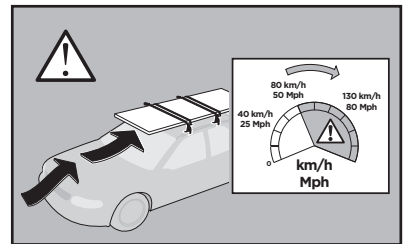

Thule Rapid System Kit 1634

> Instructions

FORD Focus, 4-dr Sedan, 11-

FORD Focus, 5-dr Hatchback, 11-

FORD Focus, 5-dr Estate, 11- (Without railing)

FORD Focus RS, 5-dr Hatchback, *16-

*North America

ISO 11154-E

141634

C.20160816
519-1634-04

Bring your life

thule.com