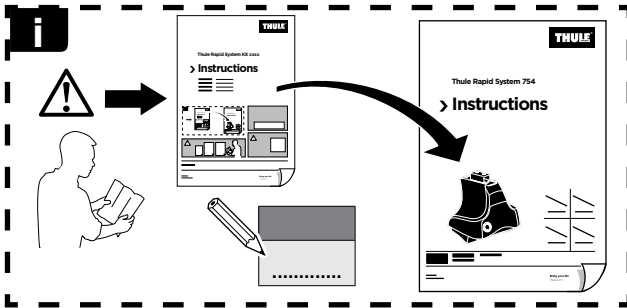

Thule Rapid System Kit 1623

> Instructions

NISSAN March (K13), 5-dr Hatchback, 10-
NISSAN Micra (K13), 5-dr Hatchback, 10-

ISO 11154-E

141623

C.20121010
519-1623-01

Bring your life
thule.com

114 x2