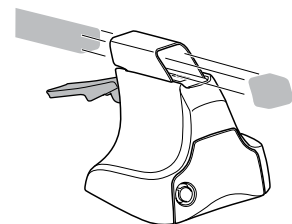

1

2

754 Rapid System
480R Rapid Traverse
(North America)

x4

x4

x4

480 Traverse
(North America)

x4