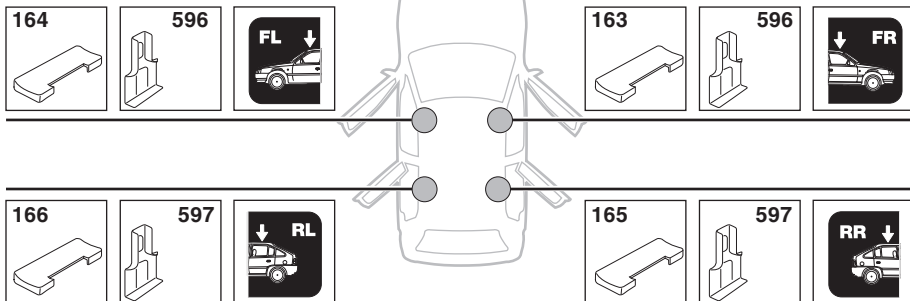

4

VOLKSWAGEN Golf V, 3-dr Hatchback, 04-07
VOLKSWAGEN Golf V, 5-dr Hatchback, 04-07
VOLKSWAGEN Golf VI, 3-dr Hatchback, 08- / *10-
VOLKSWAGEN Golf VI, 5-dr Hatchback, 08- / *10-
VOLKSWAGEN GTI V, 3-dr Hatchback, *06-09

VOLKSWAGEN GTI V, 5-dr Hatchback, *06-09
VOLKSWAGEN GTI VI, 3-dr Hatchback, *10-
VOLKSWAGEN GTI VI, 5-dr Hatchback, *10-
VOLKSWAGEN Rabbit, 3-dr Hatchback, *06-09
VOLKSWAGEN Rabbit, 5-dr Hatchback, *06-09