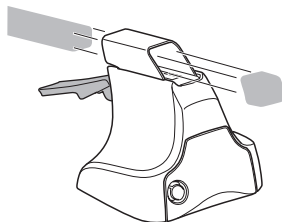

1

2

754 Rapid System
480R Rapid Traverse
(North America)

x4

x4

x4

480 Traverse
(North America)

x4