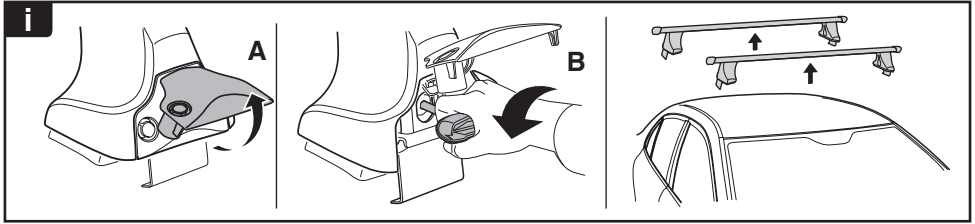

7

3-dr

5-dr

THULE
SWEDEN
**ONE
KEY
SYSTEM**

- 544 (x4)
 - 596 (x6)
 - 588 (x8)
 - 510 (x10)
 - 452 (x12)
- NA
EUR
ASIA

WW ▶ Thule Sweden AB, Box 69, 330 33 Hillerstorp, SWEDEN
NA ▶ Thule Inc., 42 Silvermine Road, Seymour, Connecticut 06483, USA