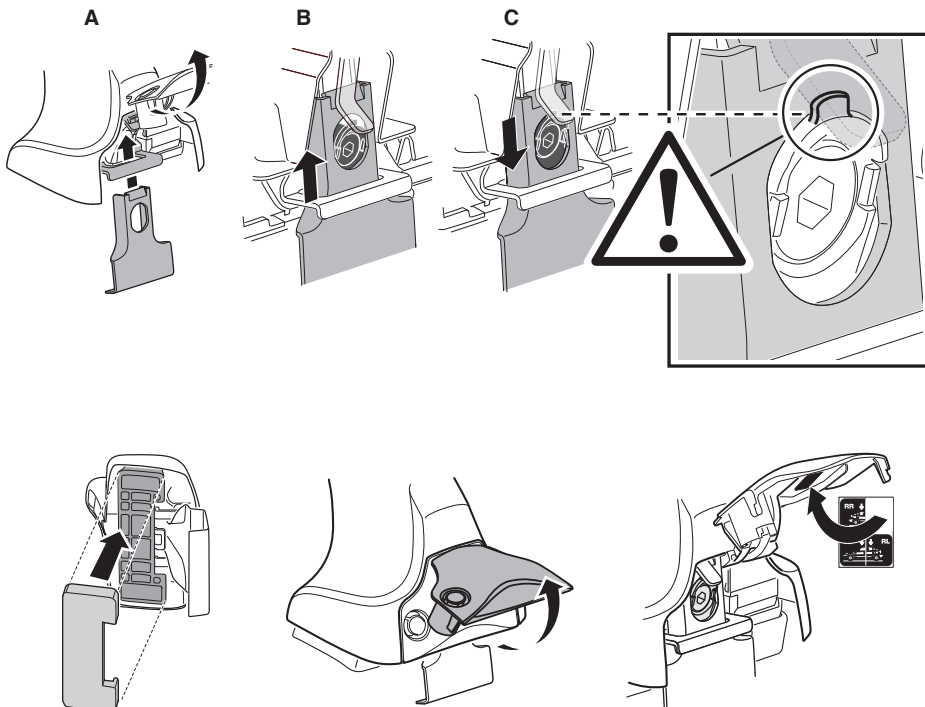

4

VOLKSWAGEN Golf V, 3-dr Hatchback, 04-07
VOLKSWAGEN Golf V, 5-dr Hatchback, 04-07
VOLKSWAGEN Golf VI, 3-dr Hatchback, 08- / *10-
VOLKSWAGEN Golf VI, 5-dr Hatchback, 08- / *10-
VOLKSWAGEN GTI V, 3-dr Hatchback, *06-09

VOLKSWAGEN GTI V, 5-dr Hatchback, *06-09
VOLKSWAGEN GTI VI, 3-dr Hatchback, *10-
VOLKSWAGEN GTI VI, 5-dr Hatchback, *10-
VOLKSWAGEN Rabbit, 3-dr Hatchback, *06-09
VOLKSWAGEN Rabbit, 5-dr Hatchback, *06-09