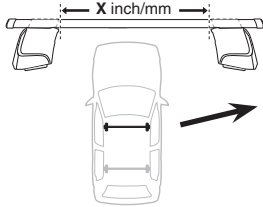

3

(North America)

	X inch	X mm
VOLKSWAGEN Golf V, 3-dr Hatchback, 04-07	41 $\frac{3}{8}$"	1051 mm
VOLKSWAGEN Golf V, 5-dr Hatchback, 04-07	41 $\frac{3}{8}$"	1051 mm
VOLKSWAGEN Golf VI, 3-dr Hatchback, 08- / *10-	41 $\frac{3}{8}$"	1051 mm
VOLKSWAGEN Golf VI, 5-dr Hatchback, 08- / *10-	41 $\frac{3}{8}$"	1051 mm
VOLKSWAGEN GTI V, 3-dr Hatchback, *06-09	41 $\frac{3}{8}$"	1051 mm
VOLKSWAGEN GTI V, 5-dr Hatchback, *06-09	41 $\frac{3}{8}$"	1051 mm
VOLKSWAGEN GTI VI, 3-dr Hatchback, *10-	41 $\frac{3}{8}$"	1051 mm
VOLKSWAGEN GTI VI, 5-dr Hatchback, *10-	41 $\frac{3}{8}$"	1051 mm
VOLKSWAGEN Rabbit, 3-dr Hatchback, *06-09	41 $\frac{3}{8}$"	1051 mm
VOLKSWAGEN Rabbit, 5-dr Hatchback, *06-09	41 $\frac{3}{8}$"	1051 mm