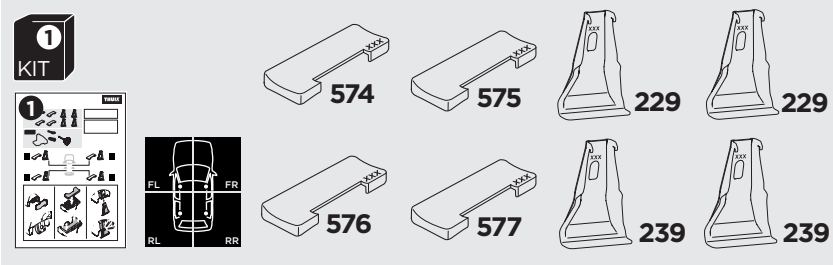

1

Kit 145190

HONDA Civic, 4-dr Sedan, 05-11/*06-11

*North America

ISO 11154-E

THULE WingBar Evo	THULE WingBar Edge	THULE WingBar	THULE SquareBar Evo	Evo X (scale)	Edge X (scale)
HONDA Civic, 4-dr Sedan, 05-11/*06-11				42	M
THULE ProBar Evo	THULE SlideBar Evo				X (mm/inch)
HONDA Civic, 4-dr Sedan, 05-11/*06-11				1071 mm / 42 1/8"	

THULE WingBar Evo	THULE WingBar Edge	THULE WingBar	THULE SquareBar Evo	Evo Y (scale)	Edge Y (scale)
HONDA Civic, 4-dr Sedan, 05-11/*06-11				41	O
THULE ProBar Evo	THULE SlideBar Evo				Y (mm/inch)
HONDA Civic, 4-dr Sedan, 05-11/*06-11				1061 mm / 41 3/4"	

	W (mm/inch)	Z (mm/inch)
HONDA Civic, 4-dr Sedan, 05-11/*06-11	650 mm / 25 5/8"	300 mm / 11 3/4"