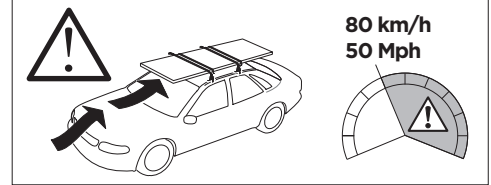

1

Kit 145190

HONDA Civic, 4-dr Sedan, 05-11/*06-11

*North America

ISO 11154-E

THULE WingBar Evo	THULE WingBar Edge	THULE WingBar	THULE SquareBar Evo	Evo X (scale)	Edge X (scale)
HONDA Civic, 4-dr Sedan, 05-11/*06-11				42	M
THULE ProBar Evo	THULE SlideBar Evo				X (mm/inch)
HONDA Civic, 4-dr Sedan, 05-11/*06-11				1071 mm / 42 1/8"	