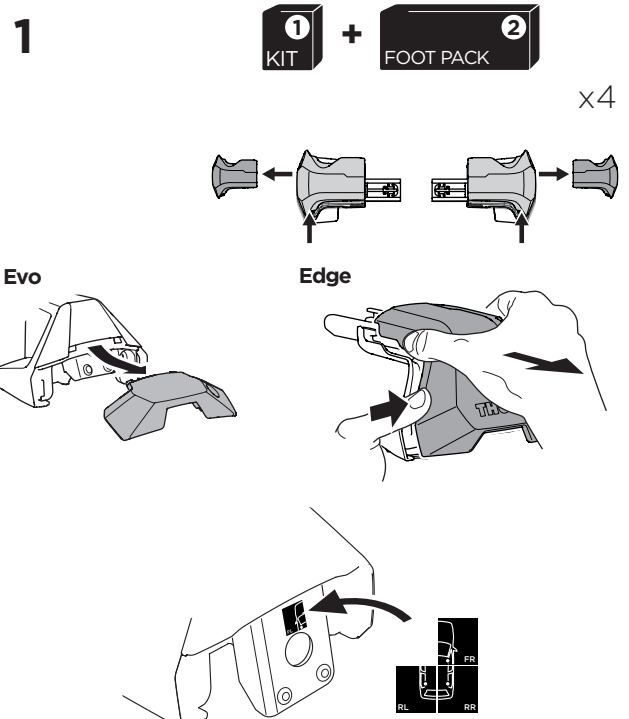

1

Kit 145190

HONDA Civic, 4-dr Sedan, 05-11/*06-11

*North America

ISO 11154-E

THULE WingBar Evo	THULE WingBar Edge	THULE WingBar	THULE SquareBar Evo	Evo X (scale)	Edge X (scale)
HONDA Civic, 4-dr Sedan, 05-11/*06-11				42	M
THULE ProBar Evo	THULE SlideBar Evo				X (mm/inch)
HONDA Civic, 4-dr Sedan, 05-11/*06-11				1071 mm / 42 1/8"	

THULE WingBar Evo	THULE WingBar Edge	THULE WingBar	THULE SquareBar Evo	Evo Y (scale)	Edge Y (scale)
HONDA Civic, 4-dr Sedan, 05-11/*06-11				41	O
THULE ProBar Evo	THULE SlideBar Evo				Y (mm/inch)
HONDA Civic, 4-dr Sedan, 05-11/*06-11				1061 mm / 41 3/4"	

	W (mm/inch)	Z (mm/inch)
HONDA Civic, 4-dr Sedan, 05-11/*06-11	650 mm / 25 5/8"	300 mm / 11 3/4"