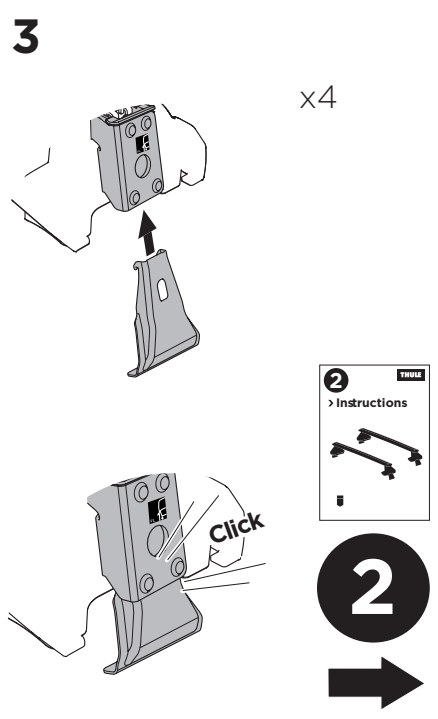

1

Kit 145190

HONDA Civic, 4-dr Sedan, 05-11/*06-11

*North America

ISO 11154-E

THULE WingBar Evo	THULE WingBar Edge	THULE WingBar	THULE SquareBar Evo	Evo X (scale)	Edge X (scale)
HONDA Civic, 4-dr Sedan, 05-11/*06-11				42	M
THULE ProBar Evo	THULE SlideBar Evo				X (mm/inch)
HONDA Civic, 4-dr Sedan, 05-11/*06-11				1071 mm / 42 1/8"	

THULE WingBar Evo	THULE WingBar Edge	THULE WingBar	THULE SquareBar Evo	Evo Y (scale)	Edge Y (scale)
HONDA Civic, 4-dr Sedan, 05-11/*06-11				41	O
THULE ProBar Evo	THULE SlideBar Evo				Y (mm/inch)
HONDA Civic, 4-dr Sedan, 05-11/*06-11				1061 mm / 41 3/4"	

	W (mm/inch)	Z (mm/inch)
HONDA Civic, 4-dr Sedan, 05-11/*06-11	650 mm / 25 5/8"	300 mm / 11 3/4"