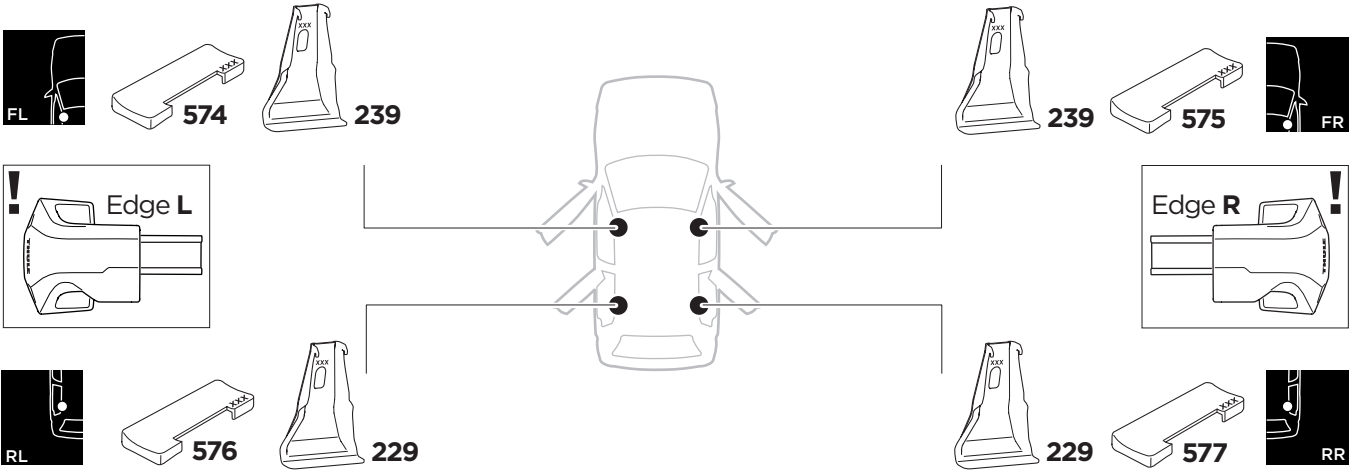

1

Kit 145190

HONDA Civic, 4-dr Sedan, 05-11/*06-11

*North America

ISO 11154-E

THULE WingBar Evo	THULE WingBar Edge	THULE WingBar	THULE SquareBar Evo	Evo X (scale)	Edge X (scale)
HONDA Civic, 4-dr Sedan, 05-11/*06-11				42	M
THULE ProBar Evo	THULE SlideBar Evo				X (mm/inch)
HONDA Civic, 4-dr Sedan, 05-11/*06-11				1071 mm / 42 1/8"	

THULE WingBar Evo	THULE WingBar Edge	THULE WingBar	THULE SquareBar Evo	Evo Y (scale)	Edge Y (scale)
HONDA Civic, 4-dr Sedan, 05-11/*06-11				41	O
THULE ProBar Evo	THULE SlideBar Evo				Y (mm/inch)
HONDA Civic, 4-dr Sedan, 05-11/*06-11				1061 mm / 41 3/4"	

	W (mm/inch)	Z (mm/inch)
HONDA Civic, 4-dr Sedan, 05-11/*06-11	650 mm / 25 5/8"	300 mm / 11 3/4"