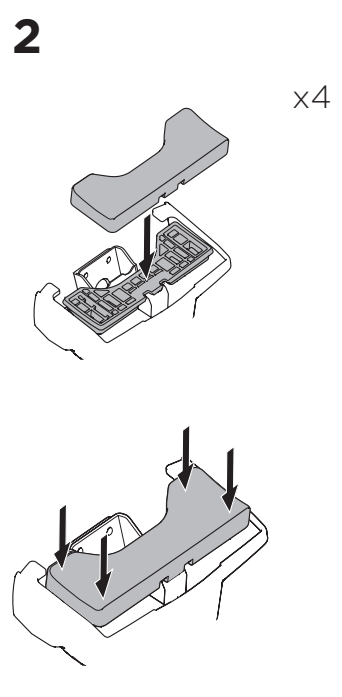

1

Kit 145190

HONDA Civic, 4-dr Sedan, 05-11/*06-11

*North America

ISO 11154-E

THULE WingBar Evo	THULE WingBar Edge	THULE WingBar	THULE SquareBar Evo	Evo X (scale)	Edge X (scale)
HONDA Civic, 4-dr Sedan, 05-11/*06-11				42	M
THULE ProBar Evo	THULE SlideBar Evo				X (mm/inch)
HONDA Civic, 4-dr Sedan, 05-11/*06-11				1071 mm / 42 1/8"	

THULE WingBar Evo	THULE WingBar Edge	THULE WingBar	THULE SquareBar Evo	Evo Y (scale)	Edge Y (scale)
HONDA Civic, 4-dr Sedan, 05-11/*06-11				41	O
THULE ProBar Evo	THULE SlideBar Evo				Y (mm/inch)
HONDA Civic, 4-dr Sedan, 05-11/*06-11				1061 mm / 41 3/4"	

	W (mm/inch)	Z (mm/inch)
HONDA Civic, 4-dr Sedan, 05-11/*06-11	650 mm / 25 5/8"	300 mm / 11 3/4"