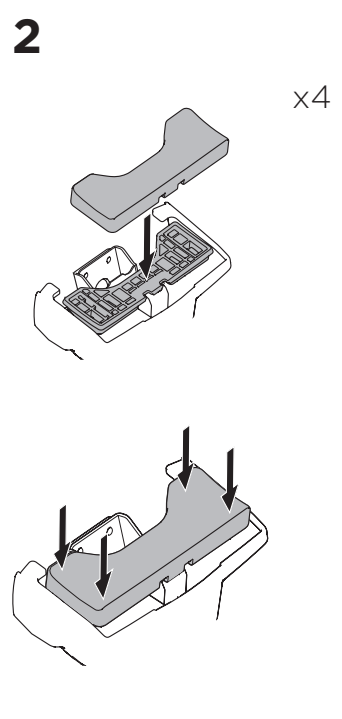

1

Kit 145109

TOYOTA Auris, 5-dr Hatchback, 06-12

TOYOTA Corolla, 5-dr Hatchback, 06-12 (Australia)

ISO 11154-E

THULE WingBar Evo THULE WingBar Edge THULE WingBar THULE SquareBar Evo	Evo X (scale)	Edge X (scale)
TOYOTA Auris , 5-dr Hatchback, 06-12	38	C
TOYOTA Corolla , 5-dr Hatchback, 06-12 (Australia)	38	C

THULE ProBar Evo THULE SlideBar Evo	X (mm/inch)
TOYOTA Auris , 5-dr Hatchback, 06-12	1031 mm / 40 5/8"
TOYOTA Corolla , 5-dr Hatchback, 06-12 (Australia)	1031 mm / 40 5/8"

THULE WingBar Evo THULE WingBar Edge THULE WingBar THULE SquareBar Evo	Evo Y (scale)	Edge Y (scale)
TOYOTA Auris , 5-dr Hatchback, 06-12	35,5	H
TOYOTA Corolla , 5-dr Hatchback, 06-12 (Australia)	35,5	H

THULE ProBar Evo THULE SlideBar Evo	Y (mm/inch)
TOYOTA Auris , 5-dr Hatchback, 06-12	1006 mm / 39 5/8"
TOYOTA Corolla , 5-dr Hatchback, 06-12 (Australia)	1006 mm / 39 5/8"

	W (mm/inch)	Z (mm/inch)
TOYOTA Auris , 5-dr Hatchback, 06-12	700 mm / 27 1/2"	240 mm / 9 1/2"
TOYOTA Corolla , 5-dr Hatchback, 06-12 (Australia)	700 mm / 27 1/2"	240 mm / 9 1/2"