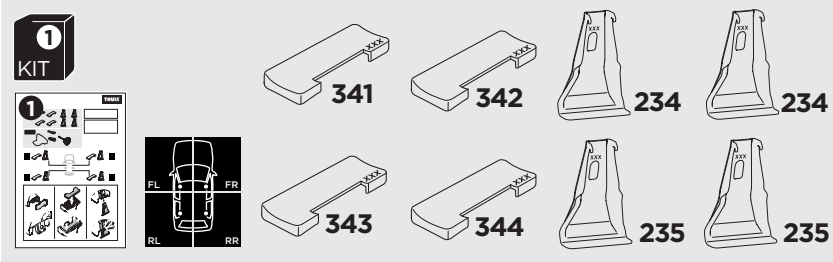

1

Kit 145109

TOYOTA Auris, 5-dr Hatchback, 06-12

TOYOTA Corolla, 5-dr Hatchback, 06-12 (Australia)

ISO 11154-E

THULE WingBar Evo THULE WingBar Edge THULE WingBar THULE SquareBar Evo	Evo X (scale)	Edge X (scale)
TOYOTA Auris , 5-dr Hatchback, 06-12	38	C
TOYOTA Corolla , 5-dr Hatchback, 06-12 (Australia)	38	C

THULE ProBar Evo THULE SlideBar Evo	X (mm/inch)
TOYOTA Auris , 5-dr Hatchback, 06-12	1031 mm / 40 5/8"
TOYOTA Corolla , 5-dr Hatchback, 06-12 (Australia)	1031 mm / 40 5/8"

THULE WingBar Evo THULE WingBar Edge THULE WingBar THULE SquareBar Evo	Evo Y (scale)	Edge Y (scale)
TOYOTA Auris , 5-dr Hatchback, 06-12	35,5	H
TOYOTA Corolla , 5-dr Hatchback, 06-12 (Australia)	35,5	H

THULE ProBar Evo THULE SlideBar Evo	Y (mm/inch)
TOYOTA Auris , 5-dr Hatchback, 06-12	1006 mm / 39 5/8"
TOYOTA Corolla , 5-dr Hatchback, 06-12 (Australia)	1006 mm / 39 5/8"

	W (mm/inch)	Z (mm/inch)
TOYOTA Auris , 5-dr Hatchback, 06-12	700 mm / 27 1/2"	240 mm / 9 1/2"
TOYOTA Corolla , 5-dr Hatchback, 06-12 (Australia)	700 mm / 27 1/2"	240 mm / 9 1/2"