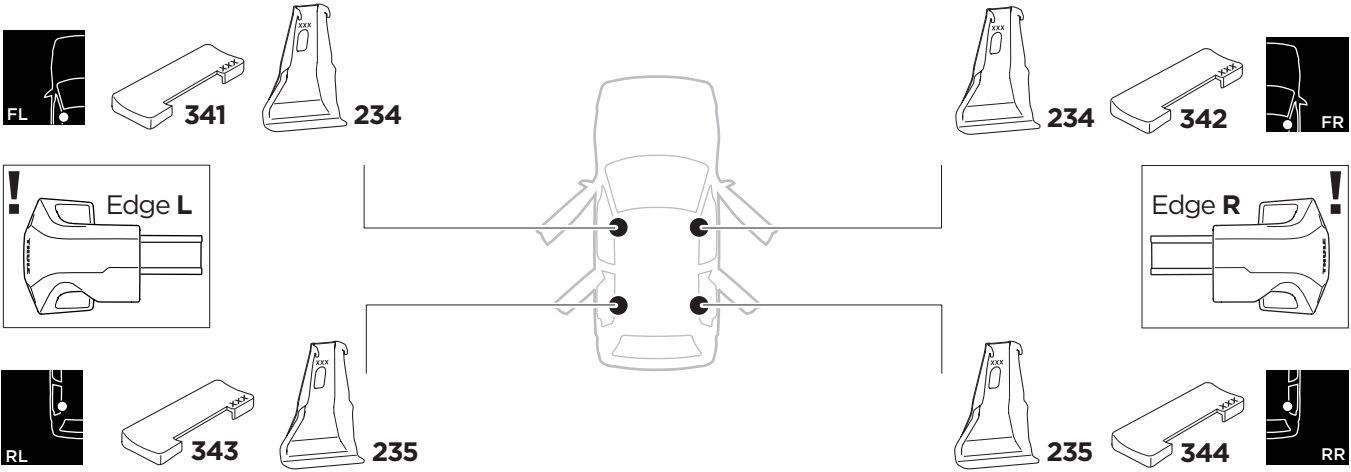

1

Kit 145109

TOYOTA Auris, 5-dr Hatchback, 06-12

TOYOTA Corolla, 5-dr Hatchback, 06-12 (Australia)

ISO 11154-E

THULE WingBar Evo THULE WingBar Edge THULE WingBar THULE SquareBar Evo	Evo X (scale)	Edge X (scale)
TOYOTA Auris , 5-dr Hatchback, 06-12	38	C
TOYOTA Corolla , 5-dr Hatchback, 06-12 (Australia)	38	C

THULE ProBar Evo THULE SlideBar Evo	X (mm/inch)
TOYOTA Auris , 5-dr Hatchback, 06-12	1031 mm / 40 5/8"
TOYOTA Corolla , 5-dr Hatchback, 06-12 (Australia)	1031 mm / 40 5/8"

THULE WingBar Evo THULE WingBar Edge THULE WingBar THULE SquareBar Evo	Evo Y (scale)	Edge Y (scale)
TOYOTA Auris , 5-dr Hatchback, 06-12	35,5	H
TOYOTA Corolla , 5-dr Hatchback, 06-12 (Australia)	35,5	H

THULE ProBar Evo THULE SlideBar Evo	Y (mm/inch)
TOYOTA Auris , 5-dr Hatchback, 06-12	1006 mm / 39 5/8"
TOYOTA Corolla , 5-dr Hatchback, 06-12 (Australia)	1006 mm / 39 5/8"

	W (mm/inch)	Z (mm/inch)
TOYOTA Auris , 5-dr Hatchback, 06-12	700 mm / 27 1/2"	240 mm / 9 1/2"
TOYOTA Corolla , 5-dr Hatchback, 06-12 (Australia)	700 mm / 27 1/2"	240 mm / 9 1/2"