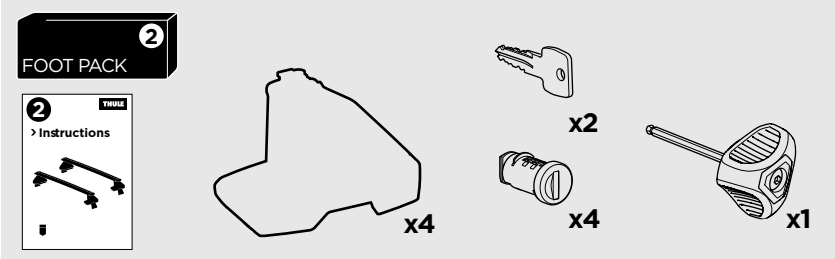

1

Kit 145106

DODGE Ram 1500, 4-dr Quad Cab, 09-
 DODGE Ram 1500, 4-dr Crew Cab, 09-
 DODGE Ram 2500/3500, 4-dr Crew Cab, 10-
 DODGE Ram 2500/3500, 4-dr Mega Cab, 10-

ISO 11154-E

THULE WingBar Evo	THULE WingBar Edge	THULE WingBar	THULE SquareBar	Evo X (scale)	Edge X (scale)
DODGE Ram 1500, 4-dr Quad Cab, 09-				65,5	N/A
DODGE Ram 1500, 4-dr Crew Cab, 09-				65,5	N/A
DODGE Ram 2500/3500, 4-dr Crew Cab, 10-				65,5	N/A
DODGE Ram 2500/3500, 4-dr Mega Cab, 10-				65,5	N/A

THULE ProBar	THULE SlideBar	X (mm/inch)
DODGE Ram 1500, 4-dr Quad Cab, 09-		1306 mm / 51 3/8"
DODGE Ram 1500, 4-dr Crew Cab, 09-		1306 mm / 51 3/8"
DODGE Ram 2500/3500, 4-dr Crew Cab, 10-		1306 mm / 51 3/8"
DODGE Ram 2500/3500, 4-dr Mega Cab, 10-		1306 mm / 51 3/8"

THULE WingBar Evo	THULE WingBar Edge	THULE WingBar	THULE SquareBar	Evo Y (scale)	Edge Y (scale)
DODGE Ram 1500, 4-dr Quad Cab, 09-				64,5	N/A
DODGE Ram 1500, 4-dr Crew Cab, 09-				64,5	N/A
DODGE Ram 2500/3500, 4-dr Crew Cab, 10-				64,5	N/A
DODGE Ram 2500/3500, 4-dr Mega Cab, 10-				64,5	N/A