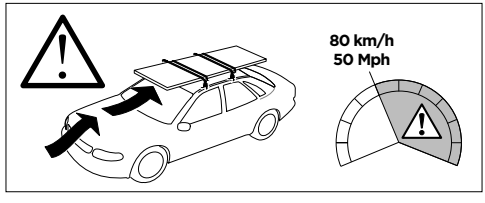

1

Kit 145106

DODGE Ram 1500, 4-dr Quad Cab, 09-
 DODGE Ram 1500, 4-dr Crew Cab, 09-
 DODGE Ram 2500/3500, 4-dr Crew Cab, 10-
 DODGE Ram 2500/3500, 4-dr Mega Cab, 10-

ISO 11154-E

THULE WingBar Evo	THULE WingBar Edge	THULE WingBar	THULE SquareBar	Evo X (scale)	Edge X (scale)
DODGE Ram 1500, 4-dr Quad Cab, 09-				65,5	N/A
DODGE Ram 1500, 4-dr Crew Cab, 09-				65,5	N/A
DODGE Ram 2500/3500, 4-dr Crew Cab, 10-				65,5	N/A
DODGE Ram 2500/3500, 4-dr Mega Cab, 10-				65,5	N/A