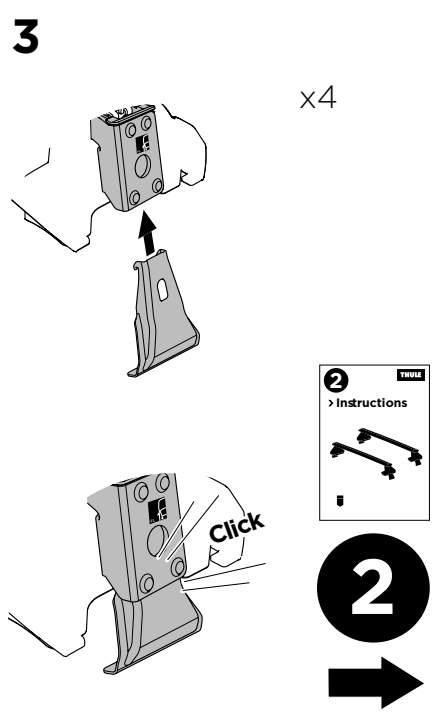

1

Kit 145106

DODGE Ram 1500, 4-dr Quad Cab, 09-
 DODGE Ram 1500, 4-dr Crew Cab, 09-
 DODGE Ram 2500/3500, 4-dr Crew Cab, 10-
 DODGE Ram 2500/3500, 4-dr Mega Cab, 10-

ISO 11154-E

THULE WingBar Evo	THULE WingBar Edge	THULE WingBar	THULE SquareBar	Evo X (scale)	Edge X (scale)
DODGE Ram 1500, 4-dr Quad Cab, 09-				65,5	N/A
DODGE Ram 1500, 4-dr Crew Cab, 09-				65,5	N/A
DODGE Ram 2500/3500, 4-dr Crew Cab, 10-				65,5	N/A
DODGE Ram 2500/3500, 4-dr Mega Cab, 10-				65,5	N/A

THULE ProBar	THULE SlideBar	X (mm/inch)
DODGE Ram 1500, 4-dr Quad Cab, 09-		1306 mm / 51 3/8"
DODGE Ram 1500, 4-dr Crew Cab, 09-		1306 mm / 51 3/8"
DODGE Ram 2500/3500, 4-dr Crew Cab, 10-		1306 mm / 51 3/8"
DODGE Ram 2500/3500, 4-dr Mega Cab, 10-		1306 mm / 51 3/8"