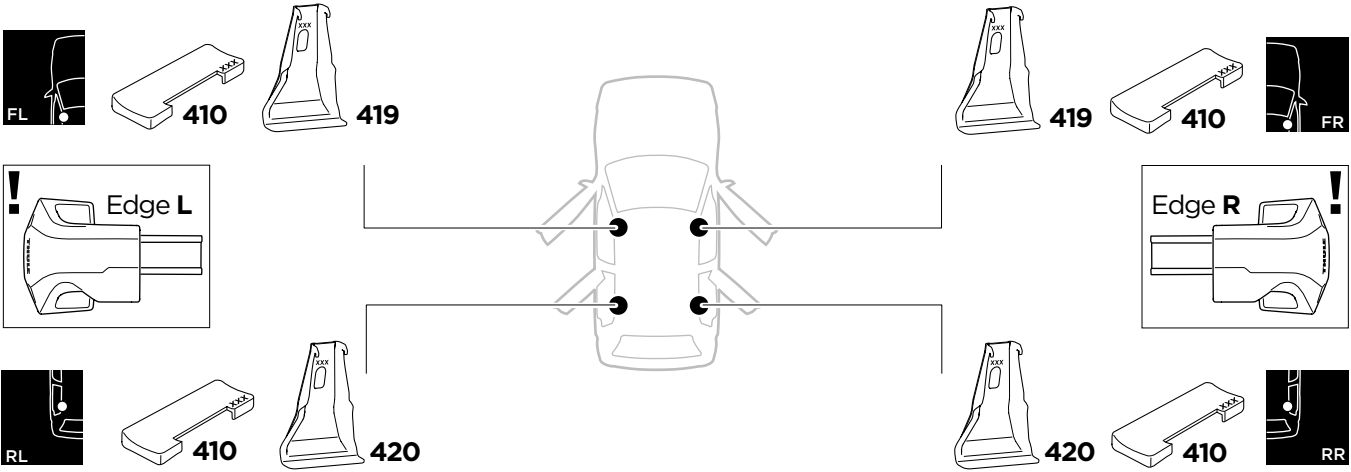

1

Kit 145106

DODGE Ram 1500, 4-dr Quad Cab, 09-
 DODGE Ram 1500, 4-dr Crew Cab, 09-
 DODGE Ram 2500/3500, 4-dr Crew Cab, 10-
 DODGE Ram 2500/3500, 4-dr Mega Cab, 10-

ISO 11154-E

THULE WingBar Evo	THULE WingBar Edge	THULE WingBar	THULE SquareBar	Evo X (scale)	Edge X (scale)
DODGE Ram 1500, 4-dr Quad Cab, 09-				65,5	N/A
DODGE Ram 1500, 4-dr Crew Cab, 09-				65,5	N/A
DODGE Ram 2500/3500, 4-dr Crew Cab, 10-				65,5	N/A
DODGE Ram 2500/3500, 4-dr Mega Cab, 10-				65,5	N/A

THULE ProBar	THULE SlideBar	X (mm/inch)
DODGE Ram 1500, 4-dr Quad Cab, 09-		1306 mm / 51 3/8"
DODGE Ram 1500, 4-dr Crew Cab, 09-		1306 mm / 51 3/8"
DODGE Ram 2500/3500, 4-dr Crew Cab, 10-		1306 mm / 51 3/8"
DODGE Ram 2500/3500, 4-dr Mega Cab, 10-		1306 mm / 51 3/8"

THULE WingBar Evo	THULE WingBar Edge	THULE WingBar	THULE SquareBar	Evo Y (scale)	Edge Y (scale)
DODGE Ram 1500, 4-dr Quad Cab, 09-				64,5	N/A
DODGE Ram 1500, 4-dr Crew Cab, 09-				64,5	N/A
DODGE Ram 2500/3500, 4-dr Crew Cab, 10-				64,5	N/A
DODGE Ram 2500/3500, 4-dr Mega Cab, 10-				64,5	N/A

	W (mm/inch)	Z (mm/inch)
DODGE Ram 1500, 4-dr Quad Cab, 09-	700 mm / 27 1/2"	200 mm / 7 7/8"
DODGE Ram 1500, 4-dr Crew Cab, 09-	700 mm / 27 1/2"	200 mm / 7 7/8"
DODGE Ram 2500/3500, 4-dr Crew Cab, 10-	700 mm / 27 1/2"	200 mm / 7 7/8"
DODGE Ram 2500/3500, 4-dr Mega Cab, 10-	700 mm / 27 1/2"	200 mm / 7 7/8"