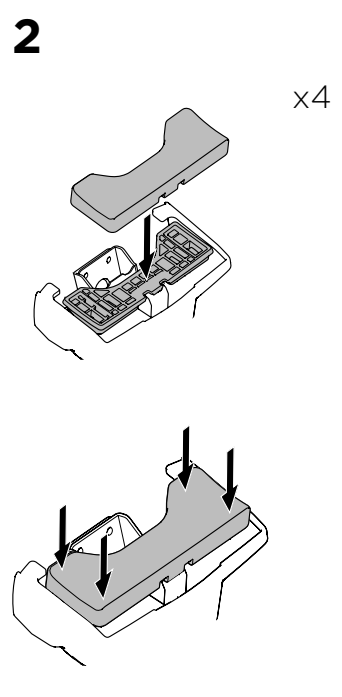

1

Kit 145106

DODGE Ram 1500, 4-dr Quad Cab, 09-
 DODGE Ram 1500, 4-dr Crew Cab, 09-
 DODGE Ram 2500/3500, 4-dr Crew Cab, 10-
 DODGE Ram 2500/3500, 4-dr Mega Cab, 10-

ISO 11154-E

THULE WingBar Evo	THULE WingBar Edge	THULE WingBar	THULE SquareBar	Evo X (scale)	Edge X (scale)
DODGE Ram 1500, 4-dr Quad Cab, 09-				65,5	N/A
DODGE Ram 1500, 4-dr Crew Cab, 09-				65,5	N/A
DODGE Ram 2500/3500, 4-dr Crew Cab, 10-				65,5	N/A
DODGE Ram 2500/3500, 4-dr Mega Cab, 10-				65,5	N/A

THULE ProBar	THULE SlideBar	X (mm/inch)
DODGE Ram 1500, 4-dr Quad Cab, 09-		1306 mm / 51 3/8"
DODGE Ram 1500, 4-dr Crew Cab, 09-		1306 mm / 51 3/8"
DODGE Ram 2500/3500, 4-dr Crew Cab, 10-		1306 mm / 51 3/8"
DODGE Ram 2500/3500, 4-dr Mega Cab, 10-		1306 mm / 51 3/8"

THULE WingBar Evo	THULE WingBar Edge	THULE WingBar	THULE SquareBar	Evo Y (scale)	Edge Y (scale)
DODGE Ram 1500, 4-dr Quad Cab, 09-				64,5	N/A
DODGE Ram 1500, 4-dr Crew Cab, 09-				64,5	N/A
DODGE Ram 2500/3500, 4-dr Crew Cab, 10-				64,5	N/A
DODGE Ram 2500/3500, 4-dr Mega Cab, 10-				64,5	N/A