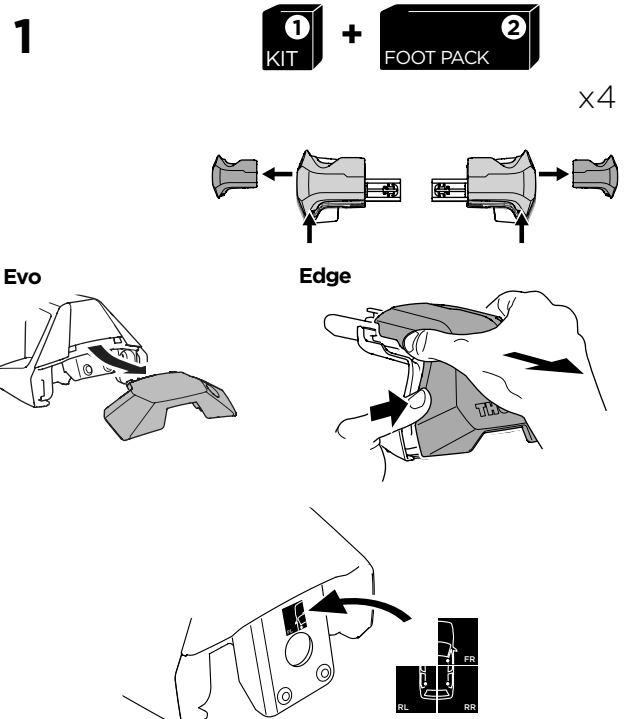

1

Kit 145106

DODGE Ram 1500, 4-dr Quad Cab, 09-
 DODGE Ram 1500, 4-dr Crew Cab, 09-
 DODGE Ram 2500/3500, 4-dr Crew Cab, 10-
 DODGE Ram 2500/3500, 4-dr Mega Cab, 10-

ISO 11154-E

THULE WingBar Evo	THULE WingBar Edge	THULE WingBar	THULE SquareBar	Evo X (scale)	Edge X (scale)
DODGE Ram 1500, 4-dr Quad Cab, 09-				65,5	N/A
DODGE Ram 1500, 4-dr Crew Cab, 09-				65,5	N/A
DODGE Ram 2500/3500, 4-dr Crew Cab, 10-				65,5	N/A
DODGE Ram 2500/3500, 4-dr Mega Cab, 10-				65,5	N/A

THULE ProBar	THULE SlideBar	X (mm/inch)
DODGE Ram 1500, 4-dr Quad Cab, 09-		1306 mm / 51 3/8"
DODGE Ram 1500, 4-dr Crew Cab, 09-		1306 mm / 51 3/8"
DODGE Ram 2500/3500, 4-dr Crew Cab, 10-		1306 mm / 51 3/8"
DODGE Ram 2500/3500, 4-dr Mega Cab, 10-		1306 mm / 51 3/8"

THULE WingBar Evo	THULE WingBar Edge	THULE WingBar	THULE SquareBar	Evo Y (scale)	Edge Y (scale)
DODGE Ram 1500, 4-dr Quad Cab, 09-				64,5	N/A
DODGE Ram 1500, 4-dr Crew Cab, 09-				64,5	N/A
DODGE Ram 2500/3500, 4-dr Crew Cab, 10-				64,5	N/A
DODGE Ram 2500/3500, 4-dr Mega Cab, 10-				64,5	N/A