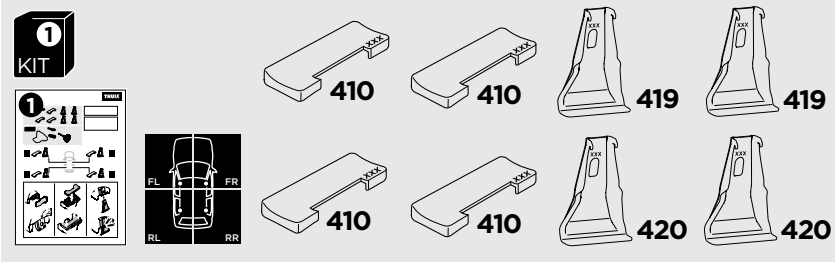

1

Kit 145106

DODGE Ram 1500, 4-dr Quad Cab, 09-
 DODGE Ram 1500, 4-dr Crew Cab, 09-
 DODGE Ram 2500/3500, 4-dr Crew Cab, 10-
 DODGE Ram 2500/3500, 4-dr Mega Cab, 10-

ISO 11154-E

THULE WingBar Evo	THULE WingBar Edge	THULE WingBar	THULE SquareBar	Evo X (scale)	Edge X (scale)
DODGE Ram 1500, 4-dr Quad Cab, 09-				65,5	N/A
DODGE Ram 1500, 4-dr Crew Cab, 09-				65,5	N/A
DODGE Ram 2500/3500, 4-dr Crew Cab, 10-				65,5	N/A
DODGE Ram 2500/3500, 4-dr Mega Cab, 10-				65,5	N/A

THULE ProBar	THULE SlideBar	X (mm/inch)
DODGE Ram 1500, 4-dr Quad Cab, 09-		1306 mm / 51 3/8"
DODGE Ram 1500, 4-dr Crew Cab, 09-		1306 mm / 51 3/8"
DODGE Ram 2500/3500, 4-dr Crew Cab, 10-		1306 mm / 51 3/8"
DODGE Ram 2500/3500, 4-dr Mega Cab, 10-		1306 mm / 51 3/8"

THULE WingBar Evo	THULE WingBar Edge	THULE WingBar	THULE SquareBar	Evo Y (scale)	Edge Y (scale)
DODGE Ram 1500, 4-dr Quad Cab, 09-				64,5	N/A
DODGE Ram 1500, 4-dr Crew Cab, 09-				64,5	N/A
DODGE Ram 2500/3500, 4-dr Crew Cab, 10-				64,5	N/A
DODGE Ram 2500/3500, 4-dr Mega Cab, 10-				64,5	N/A

	W (mm/inch)	Z (mm/inch)
DODGE Ram 1500, 4-dr Quad Cab, 09-	700 mm / 27 1/2"	200 mm / 7 7/8"
DODGE Ram 1500, 4-dr Crew Cab, 09-	700 mm / 27 1/2"	200 mm / 7 7/8"
DODGE Ram 2500/3500, 4-dr Crew Cab, 10-	700 mm / 27 1/2"	200 mm / 7 7/8"
DODGE Ram 2500/3500, 4-dr Mega Cab, 10-	700 mm / 27 1/2"	200 mm / 7 7/8"