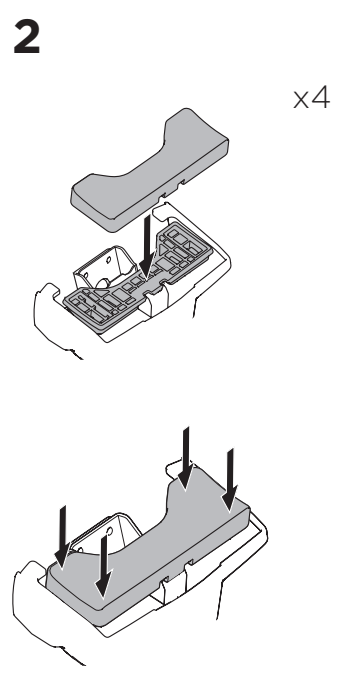

## Kit 145081

KIA Stinger, 5-dr Hatchback, 18-

ISO 1154-E

THULE WingBar Evo	THULE WingBar Edge	THULE WingBar	THULE SquareBar Evo	<b>Evo X (scale)</b>	<b>Edge X (scale)</b>
<b>KIA Stinger, 5-dr Hatchback, 18-</b>				<b>44</b>	<b>I</b>
THULE ProBar Evo	THULE SlideBar Evo				<b>X (mm/inch)</b>
<b>KIA Stinger, 5-dr Hatchback, 18-</b>				<b>1091 mm / 43"</b>	

THULE WingBar Evo	THULE WingBar Edge	THULE WingBar	THULE SquareBar Evo	<b>Evo Y (scale)</b>	<b>Edge Y (scale)</b>
<b>KIA Stinger, 5-dr Hatchback, 18-</b>				<b>40</b>	<b>Q</b>
THULE ProBar Evo	THULE SlideBar Evo				<b>Y (mm/inch)</b>
<b>KIA Stinger, 5-dr Hatchback, 18-</b>				<b>1051 mm / 41 3/8"</b>	

	<b>W (mm/inch)</b>	<b>Z (mm/inch)</b>
<b>KIA Stinger, 5-dr Hatchback, 18-</b>	<b>700 mm / 27 1/2"</b>	<b>230 mm / 9"</b>