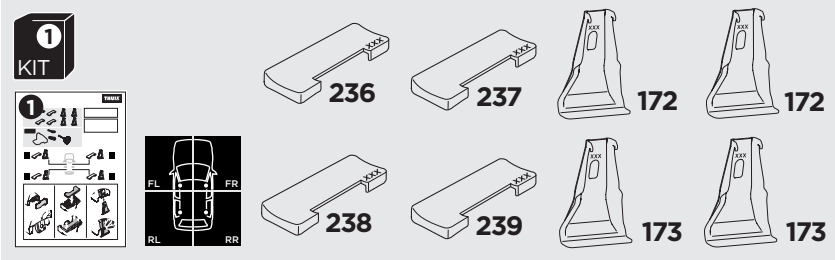

## Kit 145081

KIA Stinger, 5-dr Hatchback, 18-

ISO 1154-E

THULE WingBar Evo	THULE WingBar Edge	THULE WingBar	THULE SquareBar Evo	<b>Evo X (scale)</b>	<b>Edge X (scale)</b>
<b>KIA Stinger, 5-dr Hatchback, 18-</b>				<b>44</b>	<b>I</b>
THULE ProBar Evo	THULE SlideBar Evo				<b>X (mm/inch)</b>
<b>KIA Stinger, 5-dr Hatchback, 18-</b>				<b>1091 mm / 43"</b>	

THULE WingBar Evo	THULE WingBar Edge	THULE WingBar	THULE SquareBar Evo	<b>Evo Y (scale)</b>	<b>Edge Y (scale)</b>
<b>KIA Stinger, 5-dr Hatchback, 18-</b>				<b>40</b>	<b>Q</b>
THULE ProBar Evo	THULE SlideBar Evo				<b>Y (mm/inch)</b>
<b>KIA Stinger, 5-dr Hatchback, 18-</b>				<b>1051 mm / 41 3/8"</b>	

	<b>W (mm/inch)</b>	<b>Z (mm/inch)</b>
<b>KIA Stinger, 5-dr Hatchback, 18-</b>	<b>700 mm / 27 1/2"</b>	<b>230 mm / 9"</b>