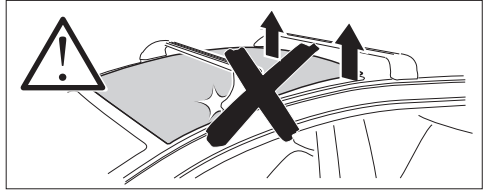

## Kit 145081

KIA Stinger, 5-dr Hatchback, 18-

ISO 1154-E

THULE WingBar Evo	THULE WingBar Edge	THULE WingBar	THULE SquareBar Evo	<b>Evo X (scale)</b>	<b>Edge X (scale)</b>
<b>KIA Stinger, 5-dr Hatchback, 18-</b>				<b>44</b>	<b>I</b>
THULE ProBar Evo	THULE SlideBar Evo				<b>X (mm/inch)</b>
<b>KIA Stinger, 5-dr Hatchback, 18-</b>				<b>1091 mm / 43"</b>	