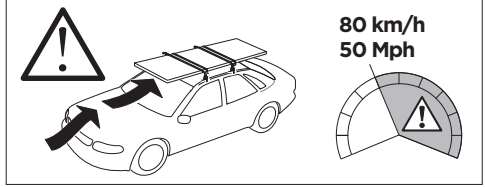

1

Kit 145081

KIA Stinger, 5-dr Hatchback, 18-

ISO 1154-E