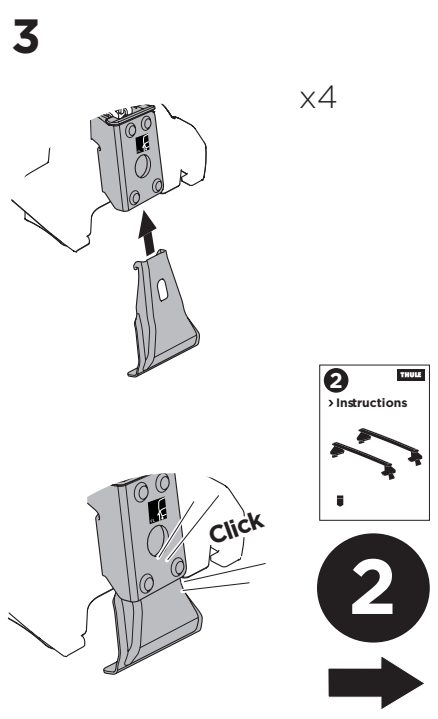

## Kit 145081

KIA Stinger, 5-dr Hatchback, 18-

ISO 1154-E

THULE WingBar Evo	THULE WingBar Edge	THULE WingBar	THULE SquareBar Evo	<b>Evo X (scale)</b>	<b>Edge X (scale)</b>
<b>KIA Stinger, 5-dr Hatchback, 18-</b>				<b>44</b>	<b>I</b>
THULE ProBar Evo	THULE SlideBar Evo				<b>X (mm/inch)</b>
<b>KIA Stinger, 5-dr Hatchback, 18-</b>				<b>1091 mm / 43"</b>	

THULE WingBar Evo	THULE WingBar Edge	THULE WingBar	THULE SquareBar Evo	<b>Evo Y (scale)</b>	<b>Edge Y (scale)</b>
<b>KIA Stinger, 5-dr Hatchback, 18-</b>				<b>40</b>	<b>Q</b>
THULE ProBar Evo	THULE SlideBar Evo				<b>Y (mm/inch)</b>
<b>KIA Stinger, 5-dr Hatchback, 18-</b>				<b>1051 mm / 41 3/8"</b>	

	<b>W (mm/inch)</b>	<b>Z (mm/inch)</b>
<b>KIA Stinger, 5-dr Hatchback, 18-</b>	<b>700 mm / 27 1/2"</b>	<b>230 mm / 9"</b>