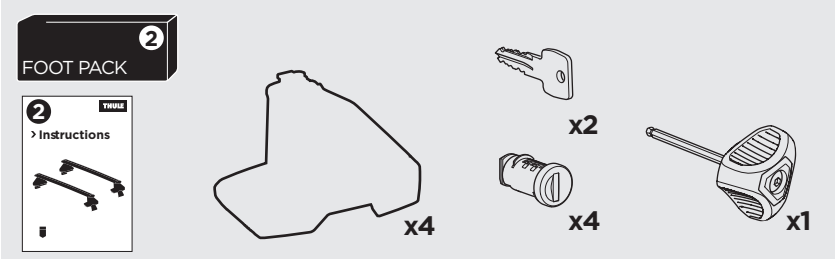

## Kit 145081

KIA Stinger, 5-dr Hatchback, 18-

ISO 1154-E

THULE WingBar Evo	THULE WingBar Edge	THULE WingBar	THULE SquareBar Evo	<b>Evo X (scale)</b>	<b>Edge X (scale)</b>
<b>KIA Stinger, 5-dr Hatchback, 18-</b>				<b>44</b>	<b>I</b>
THULE ProBar Evo	THULE SlideBar Evo				<b>X (mm/inch)</b>
<b>KIA Stinger, 5-dr Hatchback, 18-</b>				<b>1091 mm / 43"</b>	

THULE WingBar Evo	THULE WingBar Edge	THULE WingBar	THULE SquareBar Evo	<b>Evo Y (scale)</b>	<b>Edge Y (scale)</b>
<b>KIA Stinger, 5-dr Hatchback, 18-</b>				<b>40</b>	<b>Q</b>
THULE ProBar Evo	THULE SlideBar Evo				<b>Y (mm/inch)</b>
<b>KIA Stinger, 5-dr Hatchback, 18-</b>				<b>1051 mm / 41 3/8"</b>	

	<b>W (mm/inch)</b>	<b>Z (mm/inch)</b>
<b>KIA Stinger, 5-dr Hatchback, 18-</b>	<b>700 mm / 27 1/2"</b>	<b>230 mm / 9"</b>