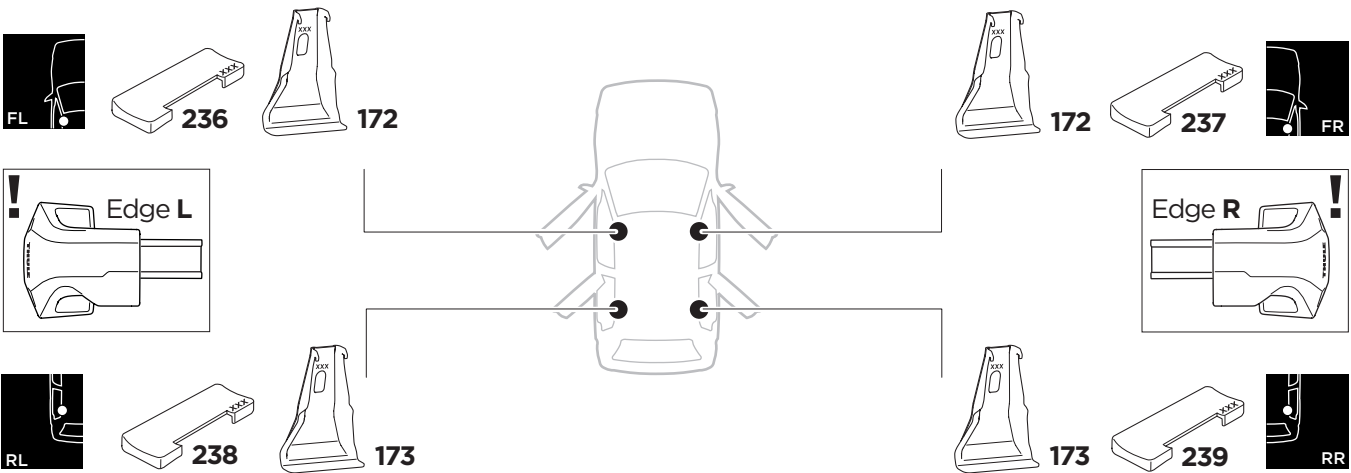

## Kit 145081

KIA Stinger, 5-dr Hatchback, 18-

ISO 1154-E

THULE WingBar Evo	THULE WingBar Edge	THULE WingBar	THULE SquareBar Evo	<b>Evo X (scale)</b>	<b>Edge X (scale)</b>
<b>KIA Stinger, 5-dr Hatchback, 18-</b>				<b>44</b>	<b>I</b>
THULE ProBar Evo	THULE SlideBar Evo				<b>X (mm/inch)</b>
<b>KIA Stinger, 5-dr Hatchback, 18-</b>				<b>1091 mm / 43"</b>	

THULE WingBar Evo	THULE WingBar Edge	THULE WingBar	THULE SquareBar Evo	<b>Evo Y (scale)</b>	<b>Edge Y (scale)</b>
<b>KIA Stinger, 5-dr Hatchback, 18-</b>				<b>40</b>	<b>Q</b>
THULE ProBar Evo	THULE SlideBar Evo				<b>Y (mm/inch)</b>
<b>KIA Stinger, 5-dr Hatchback, 18-</b>				<b>1051 mm / 41 3/8"</b>	

	<b>W (mm/inch)</b>	<b>Z (mm/inch)</b>
<b>KIA Stinger, 5-dr Hatchback, 18-</b>	<b>700 mm / 27 1/2"</b>	<b>230 mm / 9"</b>