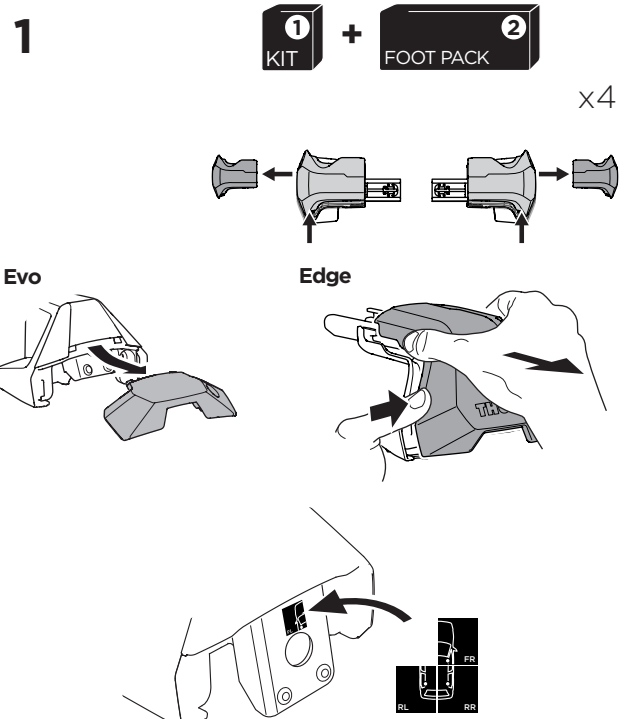

## Kit 145081

KIA Stinger, 5-dr Hatchback, 18-

ISO 1154-E

THULE WingBar Evo	THULE WingBar Edge	THULE WingBar	THULE SquareBar Evo	<b>Evo X (scale)</b>	<b>Edge X (scale)</b>
<b>KIA Stinger, 5-dr Hatchback, 18-</b>				<b>44</b>	<b>I</b>
THULE ProBar Evo	THULE SlideBar Evo				<b>X (mm/inch)</b>
<b>KIA Stinger, 5-dr Hatchback, 18-</b>				<b>1091 mm / 43"</b>	

THULE WingBar Evo	THULE WingBar Edge	THULE WingBar	THULE SquareBar Evo	<b>Evo Y (scale)</b>	<b>Edge Y (scale)</b>
<b>KIA Stinger, 5-dr Hatchback, 18-</b>				<b>40</b>	<b>Q</b>
THULE ProBar Evo	THULE SlideBar Evo				<b>Y (mm/inch)</b>
<b>KIA Stinger, 5-dr Hatchback, 18-</b>				<b>1051 mm / 41 3/8"</b>	

	<b>W (mm/inch)</b>	<b>Z (mm/inch)</b>
<b>KIA Stinger, 5-dr Hatchback, 18-</b>	<b>700 mm / 27 1/2"</b>	<b>230 mm / 9"</b>