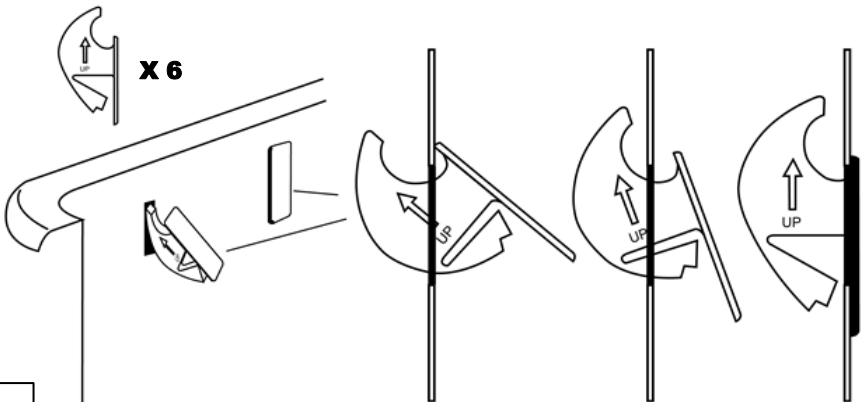

200 Universal Dr. • Owosso • MI 48867
989-725-8354 • Fax 989-725-8409
1-800-433-3604

Installation Kit No. LIK-13 (104)

Contents: (6) Over Rail Fastener Clips

INSTALLATION INSTRUCTIONS

Preparations:

Clean and dry the cargo box of your truck.

Place Bedliner in the Truck box

Step 1

Attach the bedliner to the truck cargo box by inserting one plastic clip through each one of the slots in the bedliner

Step 2